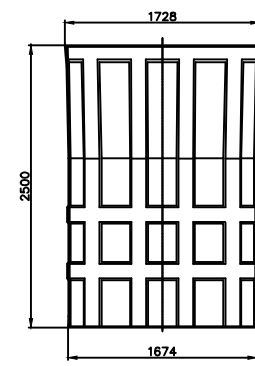

Standard segment

	Wentylatory WENTECH Imielin www.wentech.com.pl	
	Type:	DC 10500 x 2500
No of segments:	20	
Weight of segment:	65 kg	
Total fan stack weight:	1335 kg	