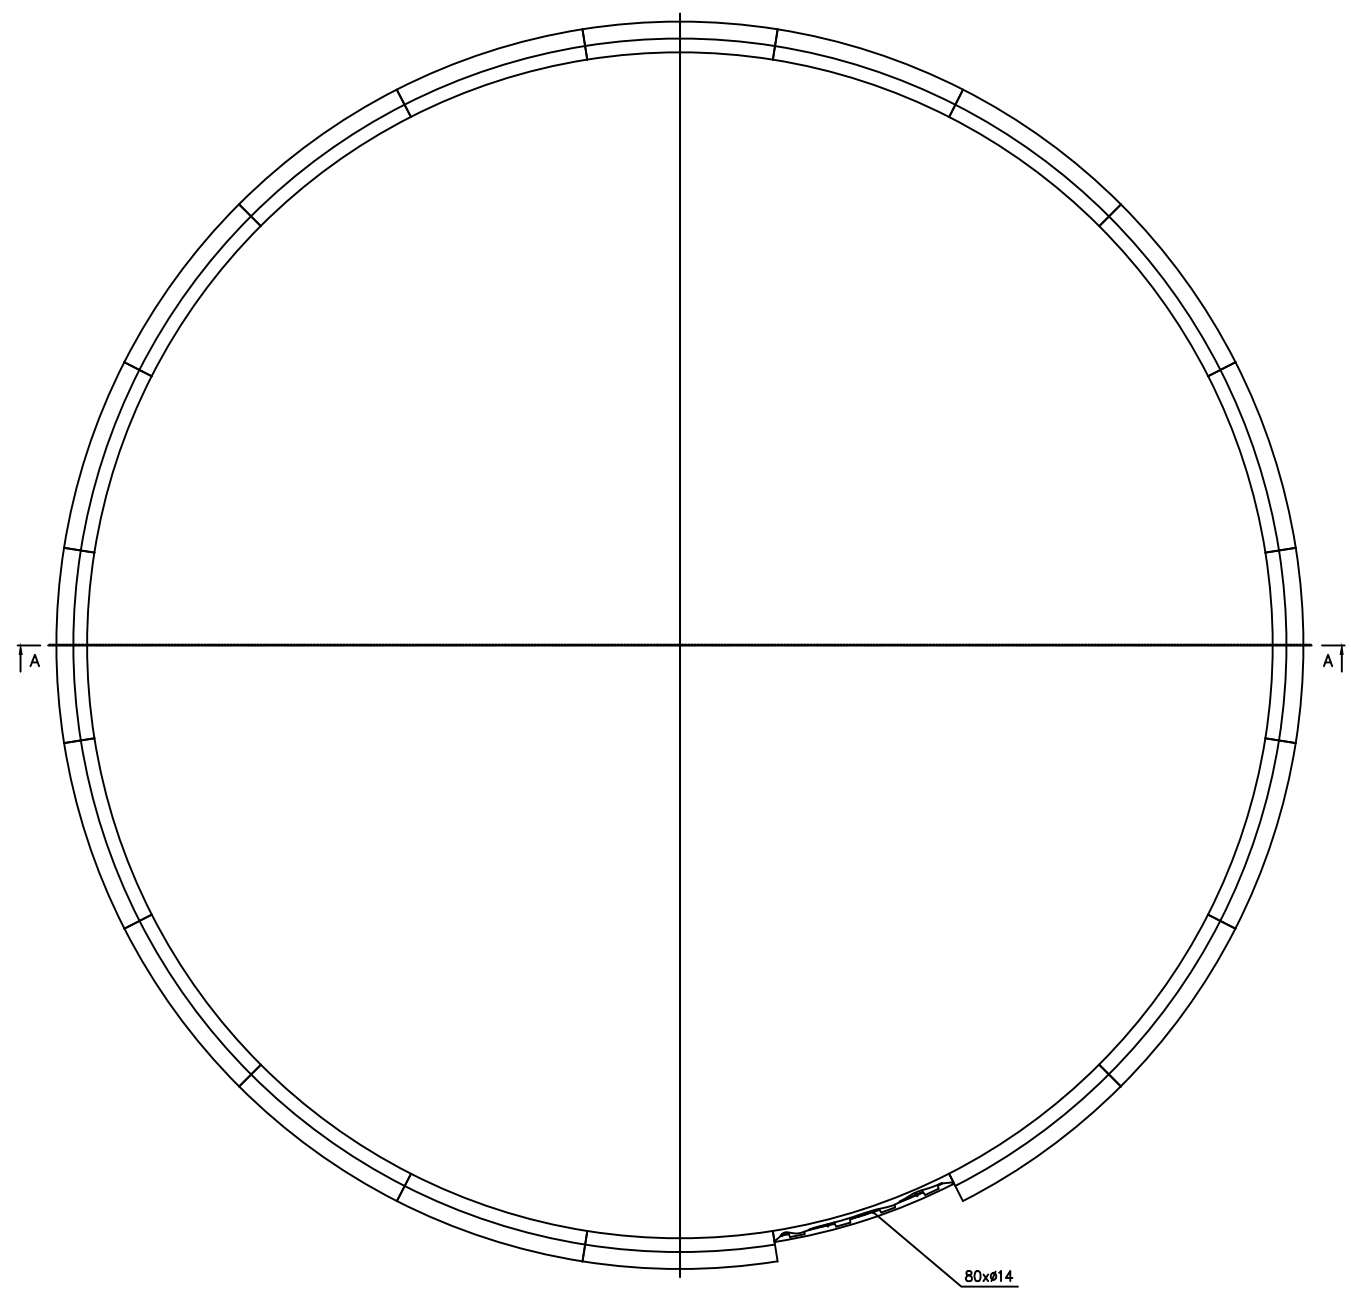

Standard segment

	Wentylatory WENTECH Imielin www.wentech.com.pl	
	Type:	DC 10500 x 2500
No of segments:	20	
Weight of segment:	65 kg	
Total fan stack weight:	1335 kg	