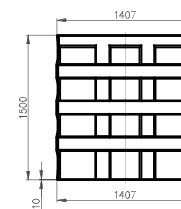

Standard segment

	Wentylatory WENTECH Imielin www.wentech.com.pl	
	Type:	DC 34 x 1500
No of segments:	24	
Weight of segment:	44 kg	
Total fan stack weight:	1080 kg	