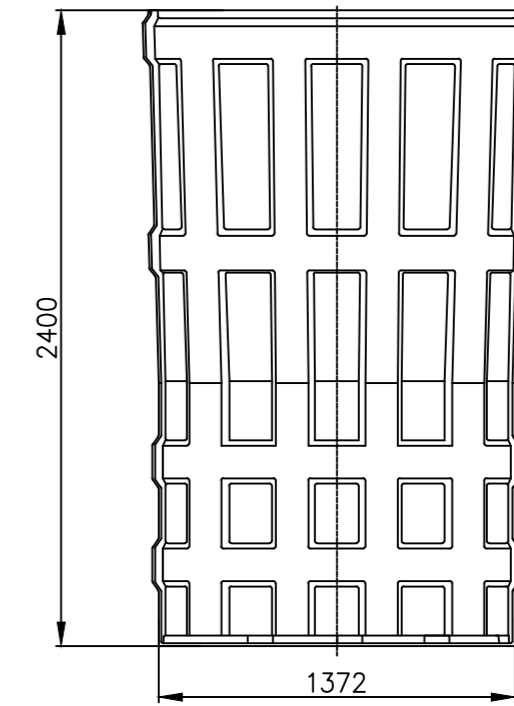

Standard segment

	Wentylatory WENTECH Imielin <a href="http://www.wentech.com.pl">www.wentech.com.pl</a>	
	Type:	DC 5000 x 2400
No of segments:	12	
Weight of segment:	55 kg	
Total fan stack weight:	675 kg	