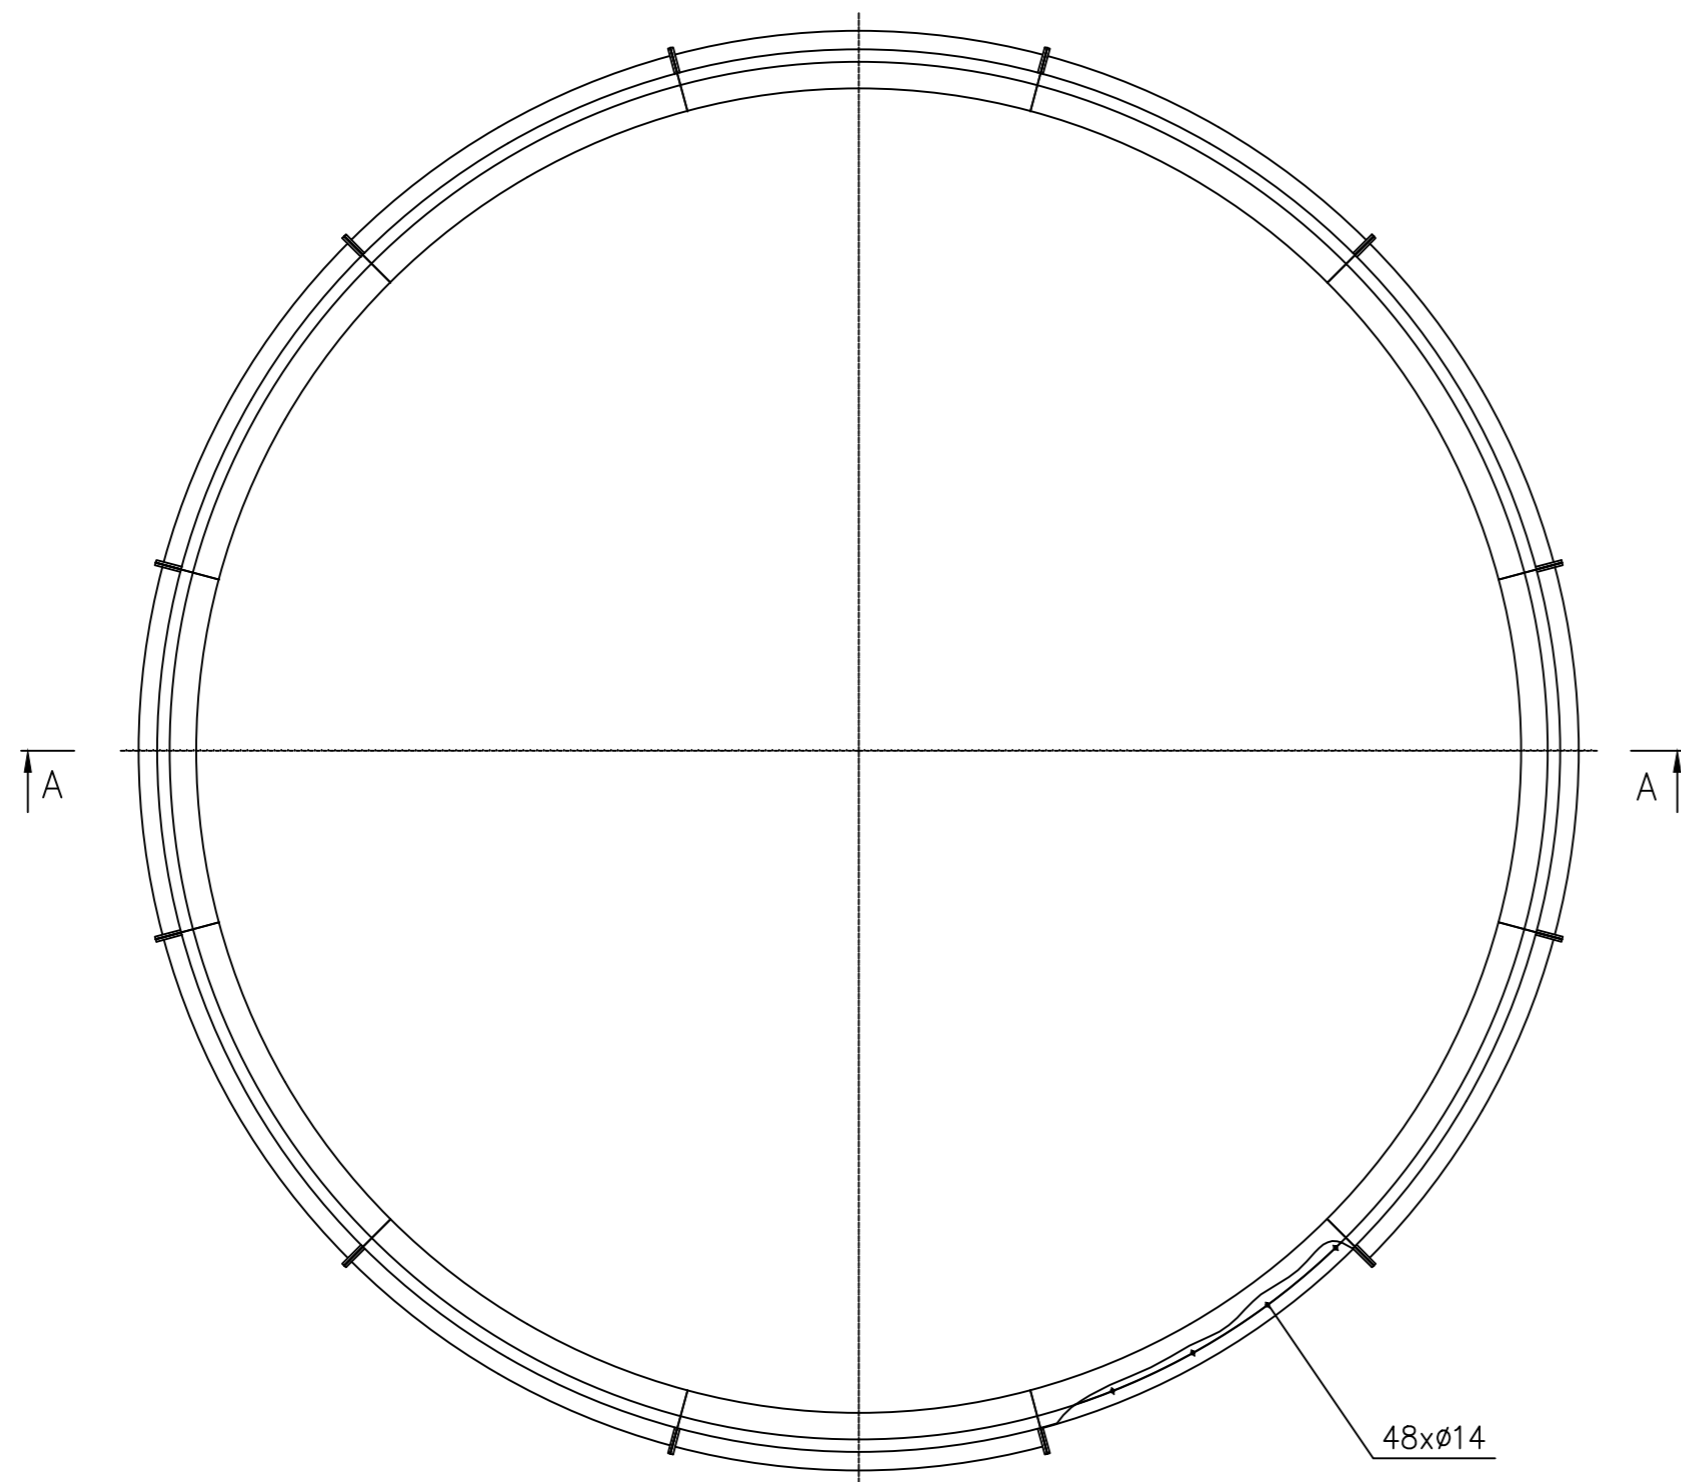

Standard segment

	Wentylatory WENTECH Imielin <a href="http://www.wentech.com.pl">www.wentech.com.pl</a>	
	Type:	DC 5000 x 2400
No of segments:	12	
Weight of segment:	55 kg	
Total fan stack weight:	675 kg	