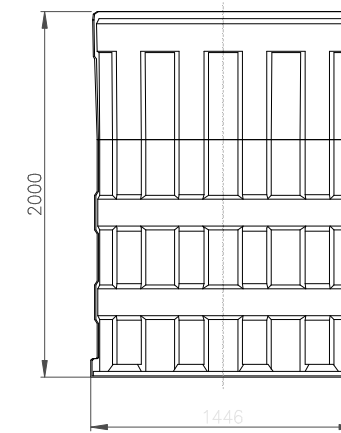

Standard segment

	Wentylatory WENTECH Imielin www.wentech.com.pl	
	Type:	DC 6000 x 2000
	No of segments:	14
	Weight of segment:	50 kg
Total fan stack weight:		712 kg