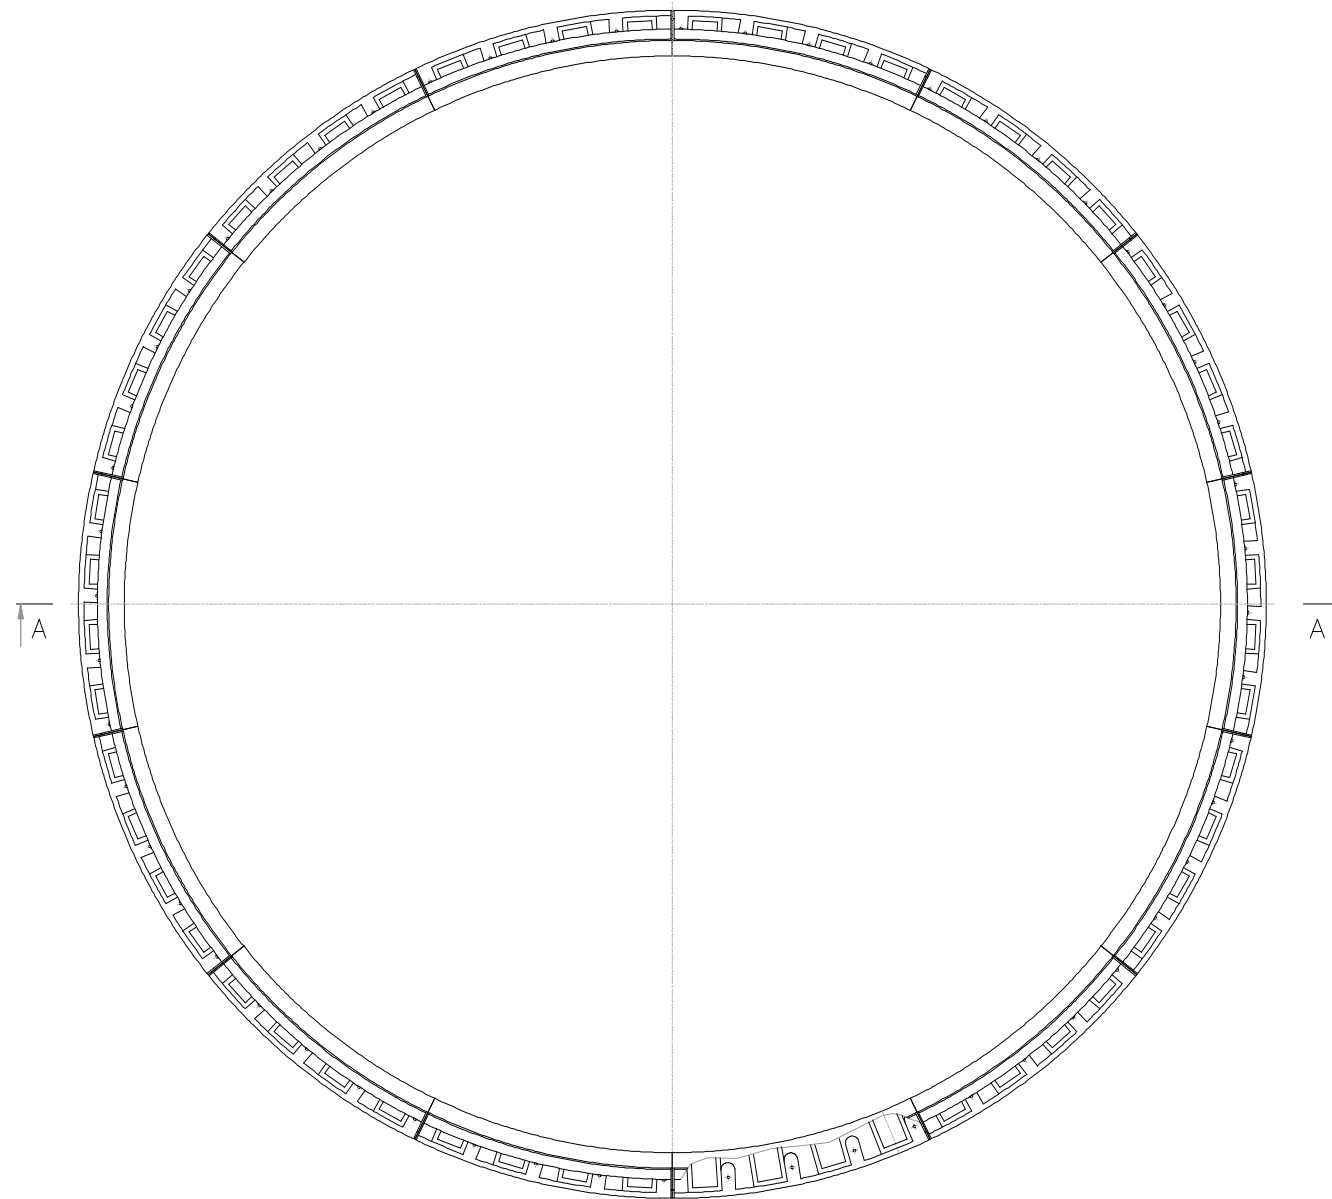

Standard segment

	Wentylatory WENTECH Imielin www.wentech.com.pl	
	Type:	DC 6000 x 2000
	No of segments:	14
	Weight of segment:	50 kg
Total fan stack weight:		712 kg