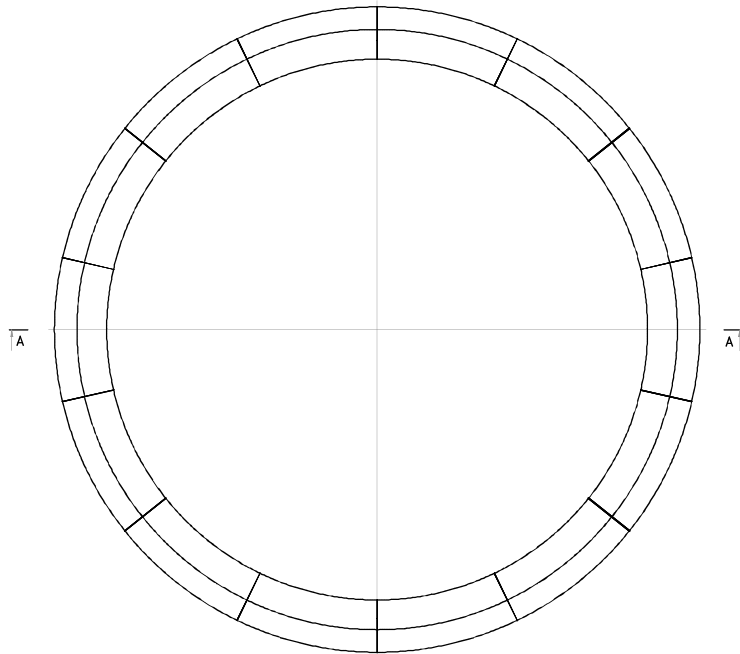

Standard segment

	Wentylatory WENTECH Imielin www.wentech.com.pl	
	Type:	DC 6000 x 4000
No of segments:	14	
Weight of segment:	103 kg	
Total fan stack weight:	1472 kg	