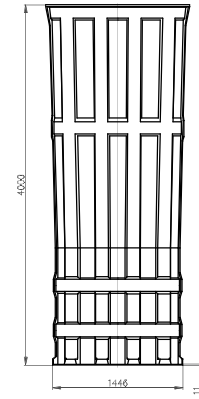

Standard segment

	Wentylatory WENTECH Imielin www.wentech.com.pl	
	Type:	DC 6000 x 4000
No of segments:	14	
Weight of segment:	103 kg	
Total fan stack weight:	1472 kg	