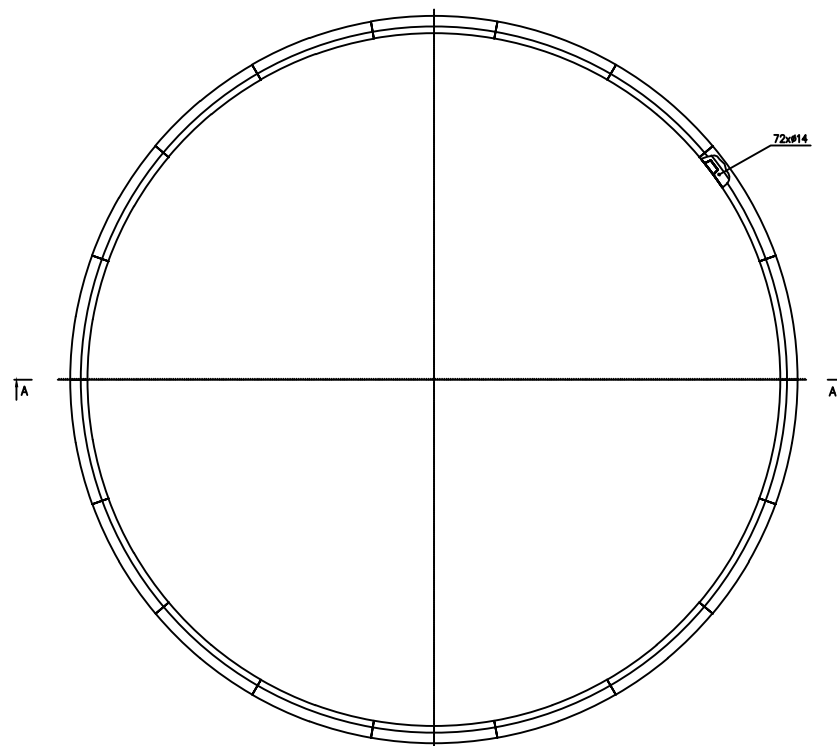

Standard segment

	Wentylatory WENTECH Imielin www.wentech.com.pl	
	Type:	DC 8000 x 2500
No of segments:	18	
Weight of segment:	64 kg	
Total fan stack weight:	1185 kg	