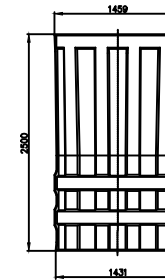

Standard segment

	Wentylatory WENTECH Imielin www.wentech.com.pl	
	Type:	DC 8000 x 2500
No of segments:	18	
Weight of segment:	64 kg	
Total fan stack weight:	1185 kg	