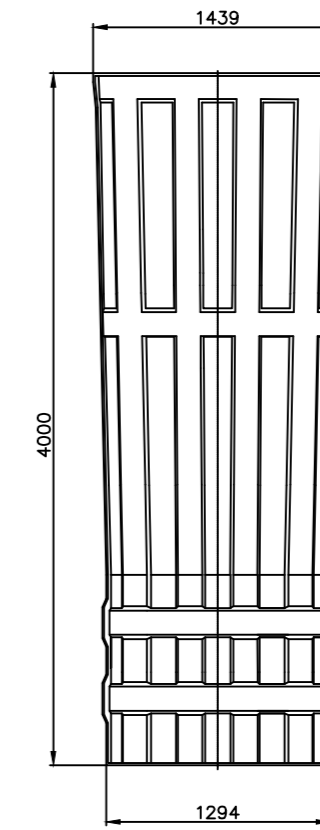

Standard segment

	Wentylatory WENTECH Imielin www.wentech.com.pl	
	Type:	DC 8000 x 4000
No of segments:	20	
Weight of segment:	92 kg	
Total fan stack weight:	1870 kg	