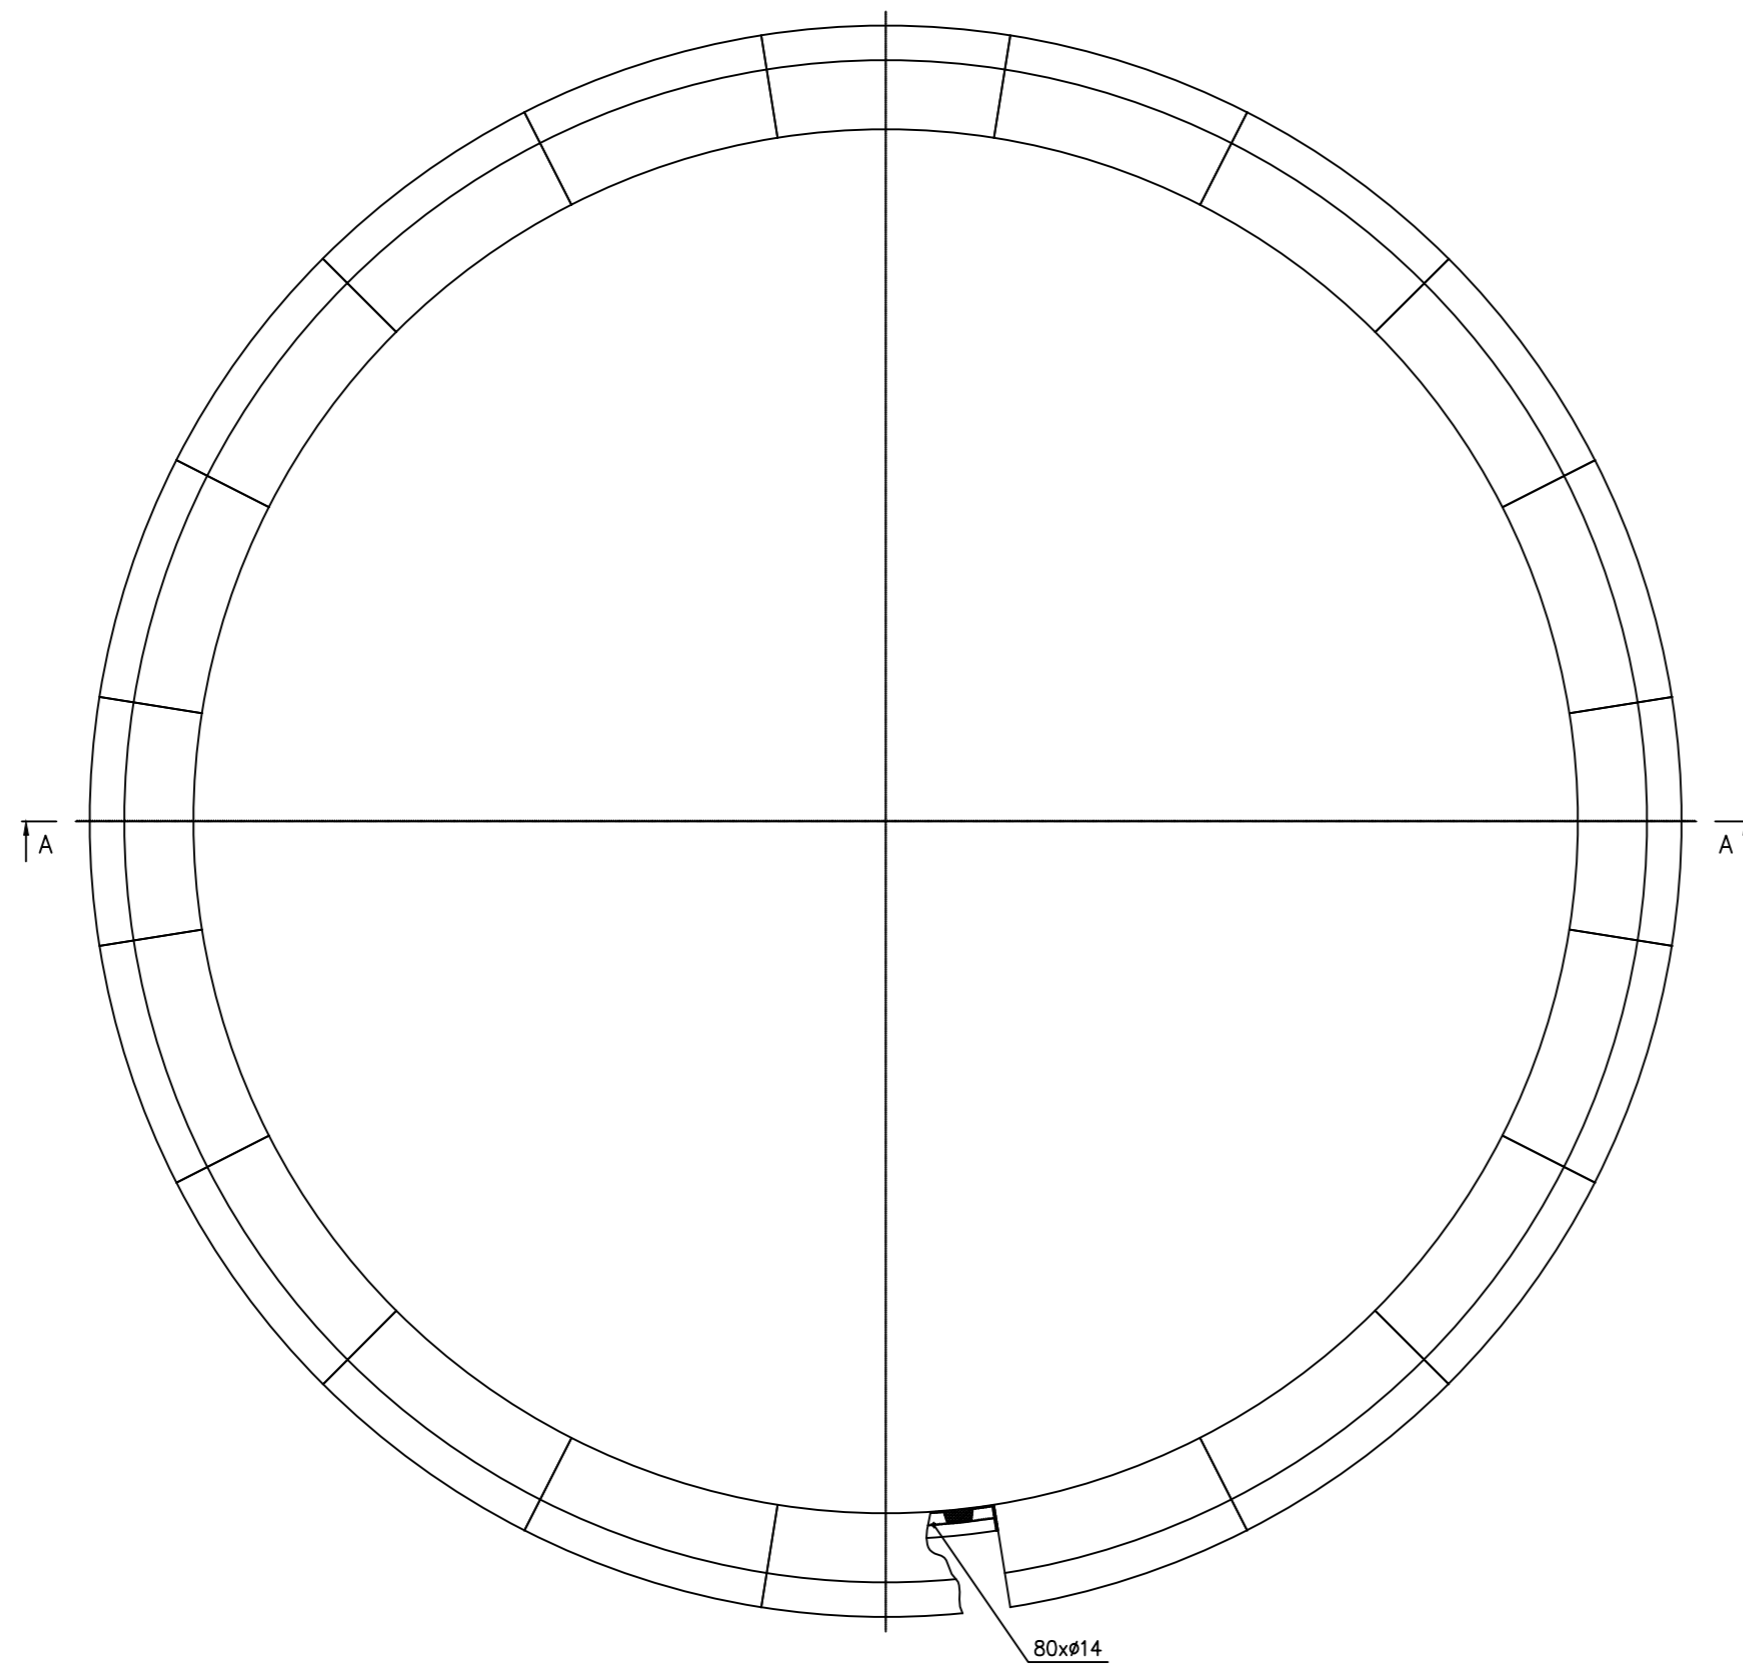

Standard segment

	Wentylatory WENTECH Imielin www.wentech.com.pl	
	Type:	DC 8000 x 4000
No of segments:	20	
Weight of segment:	92 kg	
Total fan stack weight:	1870 kg	