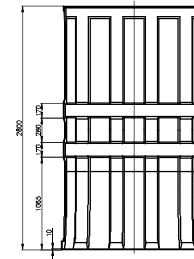

Standard segment

	Wentylatory WENTECH Imielin www.wentech.com.pl	
	Type:	DD 10000 x 2800
No of segments:	20	
Weight of segment:	93 kg	
Total fan stack weight:	1899 kg	