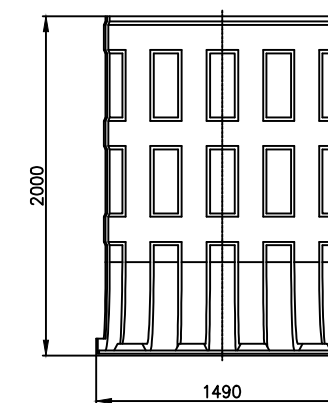

Standard segment

	Wentylatory WENTECH Imielin www.wentech.com.pl	
	Type:	DD 6000 x 2000
No of segments:	14	
Weight of segment:	50 kg	
Total fan stack weight:	708 kg	