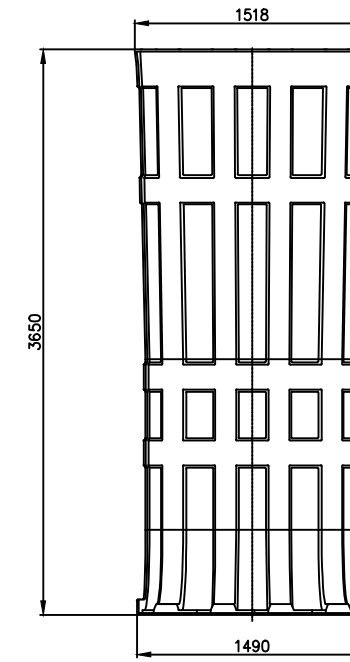

Standard segment

	Wentylatory WENTECH Imielin www.wentech.com.pl	
	Type:	DD 6000 x 3650
No of segments:	14	
Weight of segment:	92 kg	
Total fan stack weight:	1328 kg	