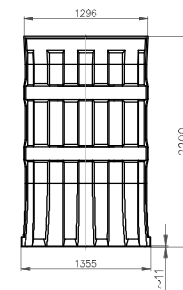

A-A

Standard segment

	Wentylatory WENTECH Imielin www.wentech.com.pl	
	Type:	DD 7100 x 2200
	No of segments:	18
	Weight of segment:	56 kg
	Total for stack weight:	1037 kg