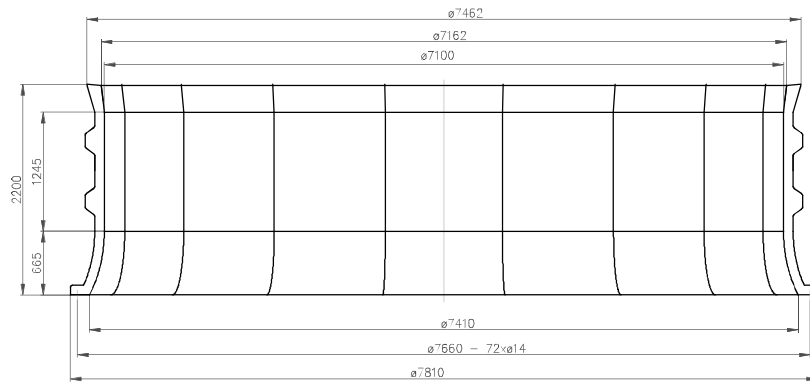

A-A

Standard segment

	Wentylatory WENTECH Imielin www.wentech.com.pl	
	Type:	DD 7100 x 2200
	No of segments:	18
	Weight of segment:	56 kg
	Total for stack weight:	1037 kg