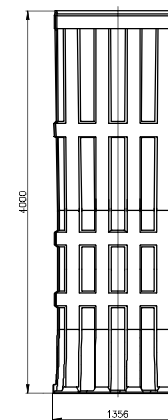

Standard segment

	Wentylatory WENTECH Imielin <a href="http://www.wentech.com.pl">www.wentech.com.pl</a>	
	Type:	DD 7100 x 4000
No of segments:	18	
Weight of segment:	95 kg	
Total fan stack weight:	1710 kg	