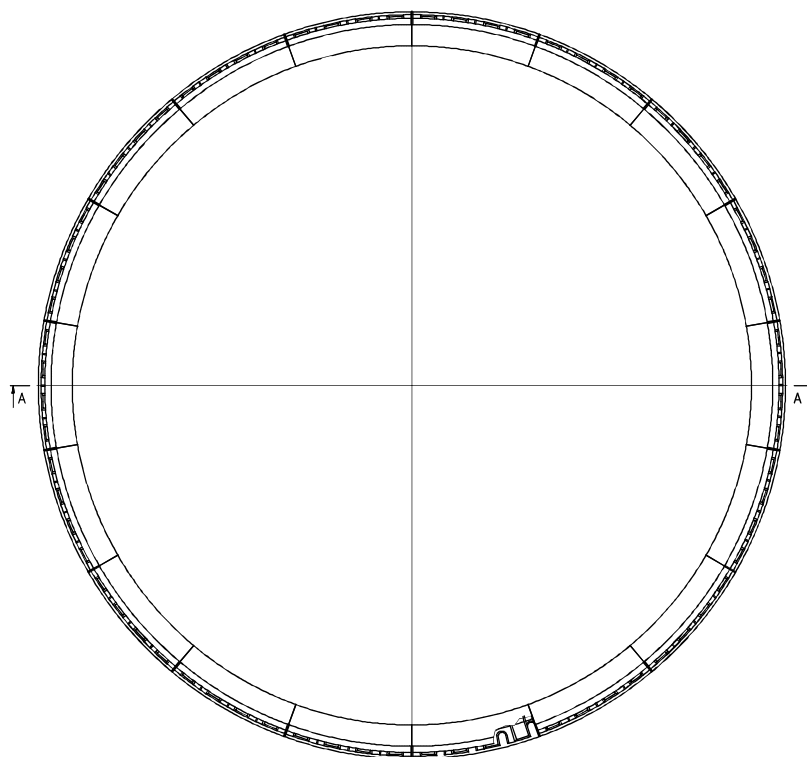

Standard segment

	Wentylatory WENTECH Imielin <a href="http://www.wentech.com.pl">www.wentech.com.pl</a>	
	Type:	DD 7100 x 4000
No of segments:	18	
Weight of segment:	95 kg	
Total fan stack weight:	1710 kg	