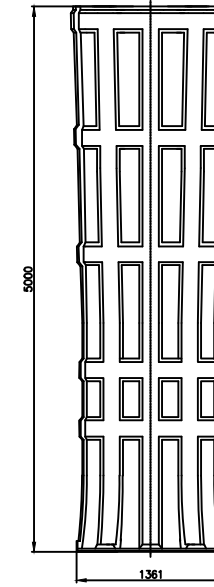

Standard segment

	Wentylatory WENTECH Imielin www.wentech.com.pl	
	Type:	DD 8000 x 5000
No of segments:	20	
Weight of segment:	125 kg	
Total fan stack weight:	2535 kg	