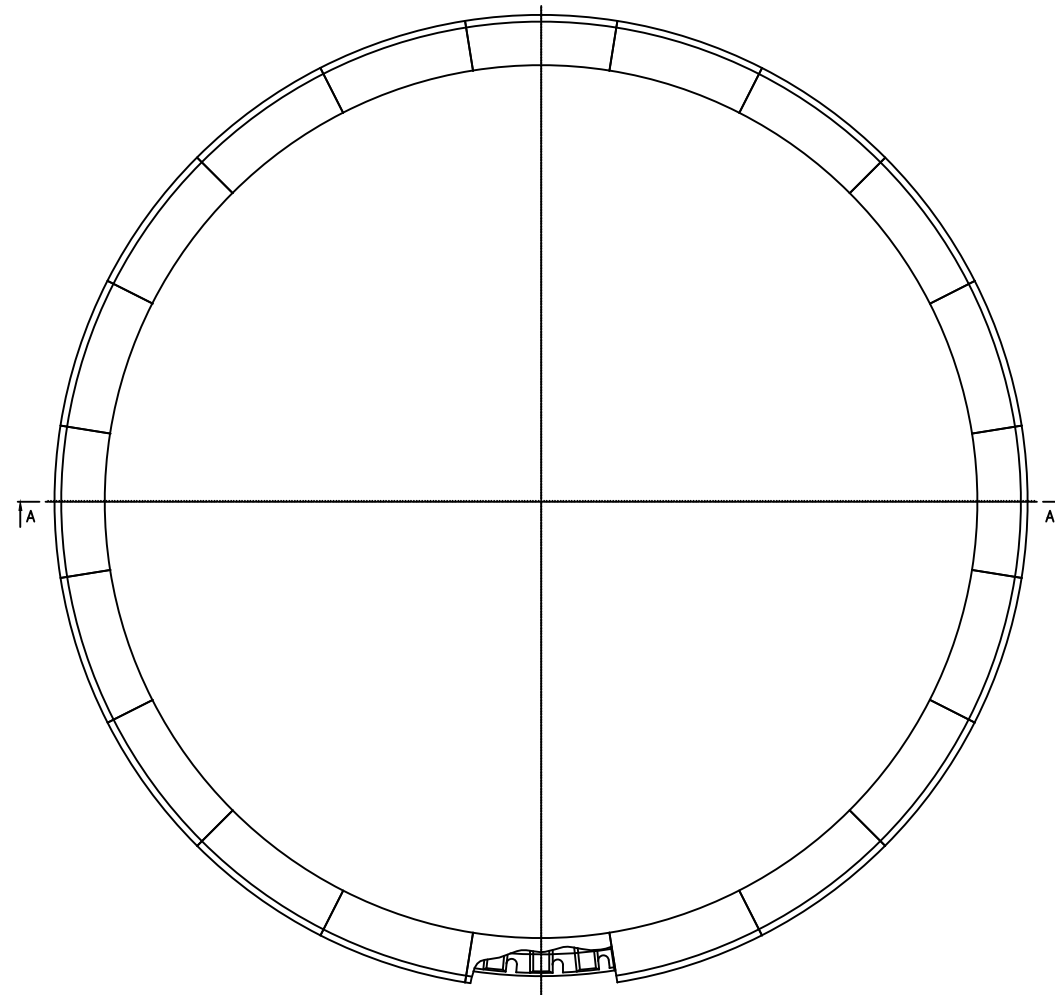

Standard segment

	Wentylatory WENTECH Imielin www.wentech.com.pl	
	Type:	DD 8000 x 5000
No of segments:	20	
Weight of segment:	125 kg	
Total fan stack weight:	2535 kg	