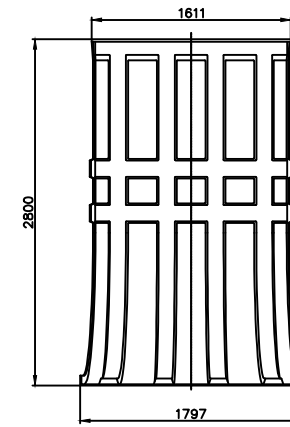

Standard segment

	Wentylatory WENTECH Imielin www.wentech.com.pl	
	Type:	DK 10000 x 2800
No of segments:	20	
Weight of segment:	90 kg	
Total fan stack weight:	1846 kg	