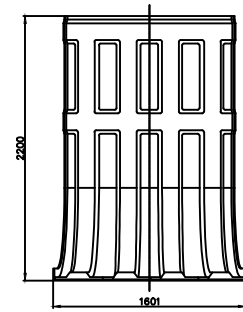

Standard segment

	Wentylatory WENTECH Imielin www.wentech.com.pl	
	Type:	DK 20 x 2200
No of segments:	14	
Weight of segment:	58 kg	
Total fan stack weight:	830 kg	