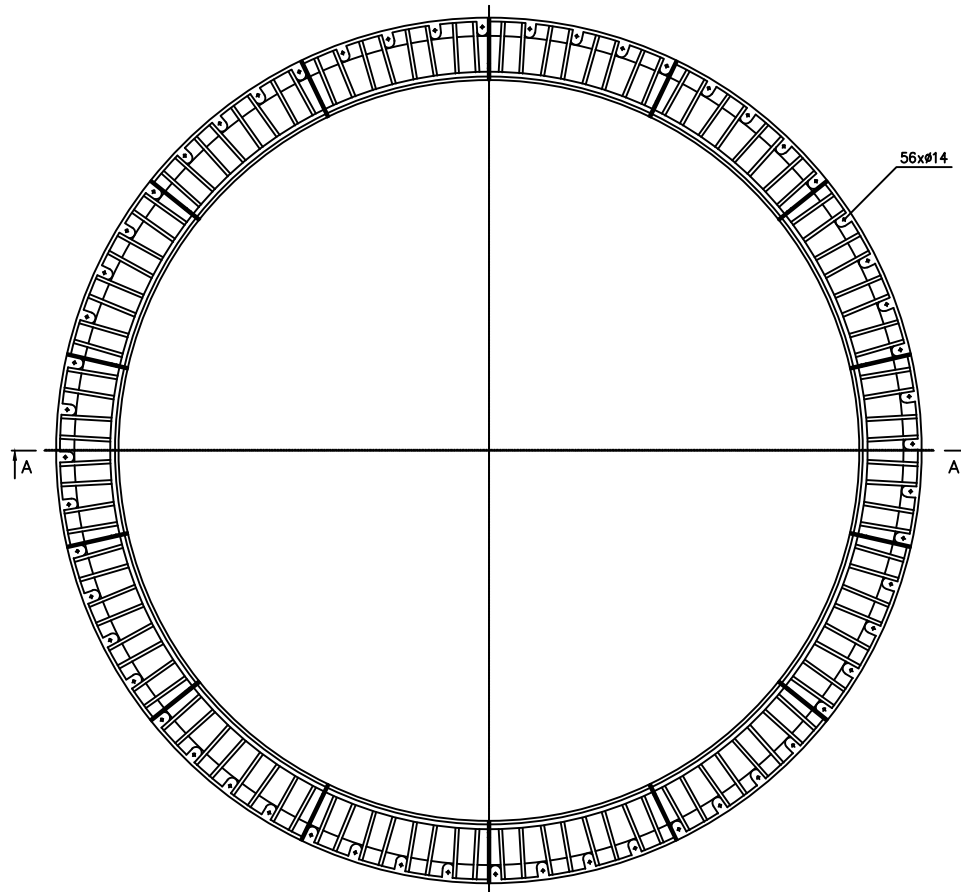

Standard segment

	Wentylatory WENTECH Imielin www.wentech.com.pl	
	Type:	DK 20 x 2200
No of segments:	14	
Weight of segment:	58 kg	
Total fan stack weight:	830 kg	