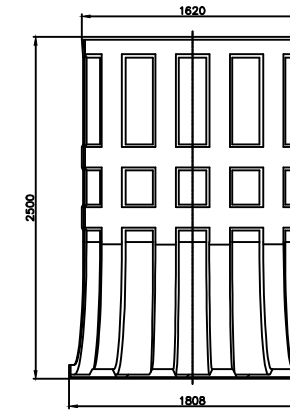

Standard segment

	Wentylatory WENTECH Imielin <a href="http://www.wentech.com.pl">www.wentech.com.pl</a>	
	Type:	DK 26 x 2500
No of segments:	16	
Weight of segment:	67 kg	
Total fan stack weight:	1102 kg	