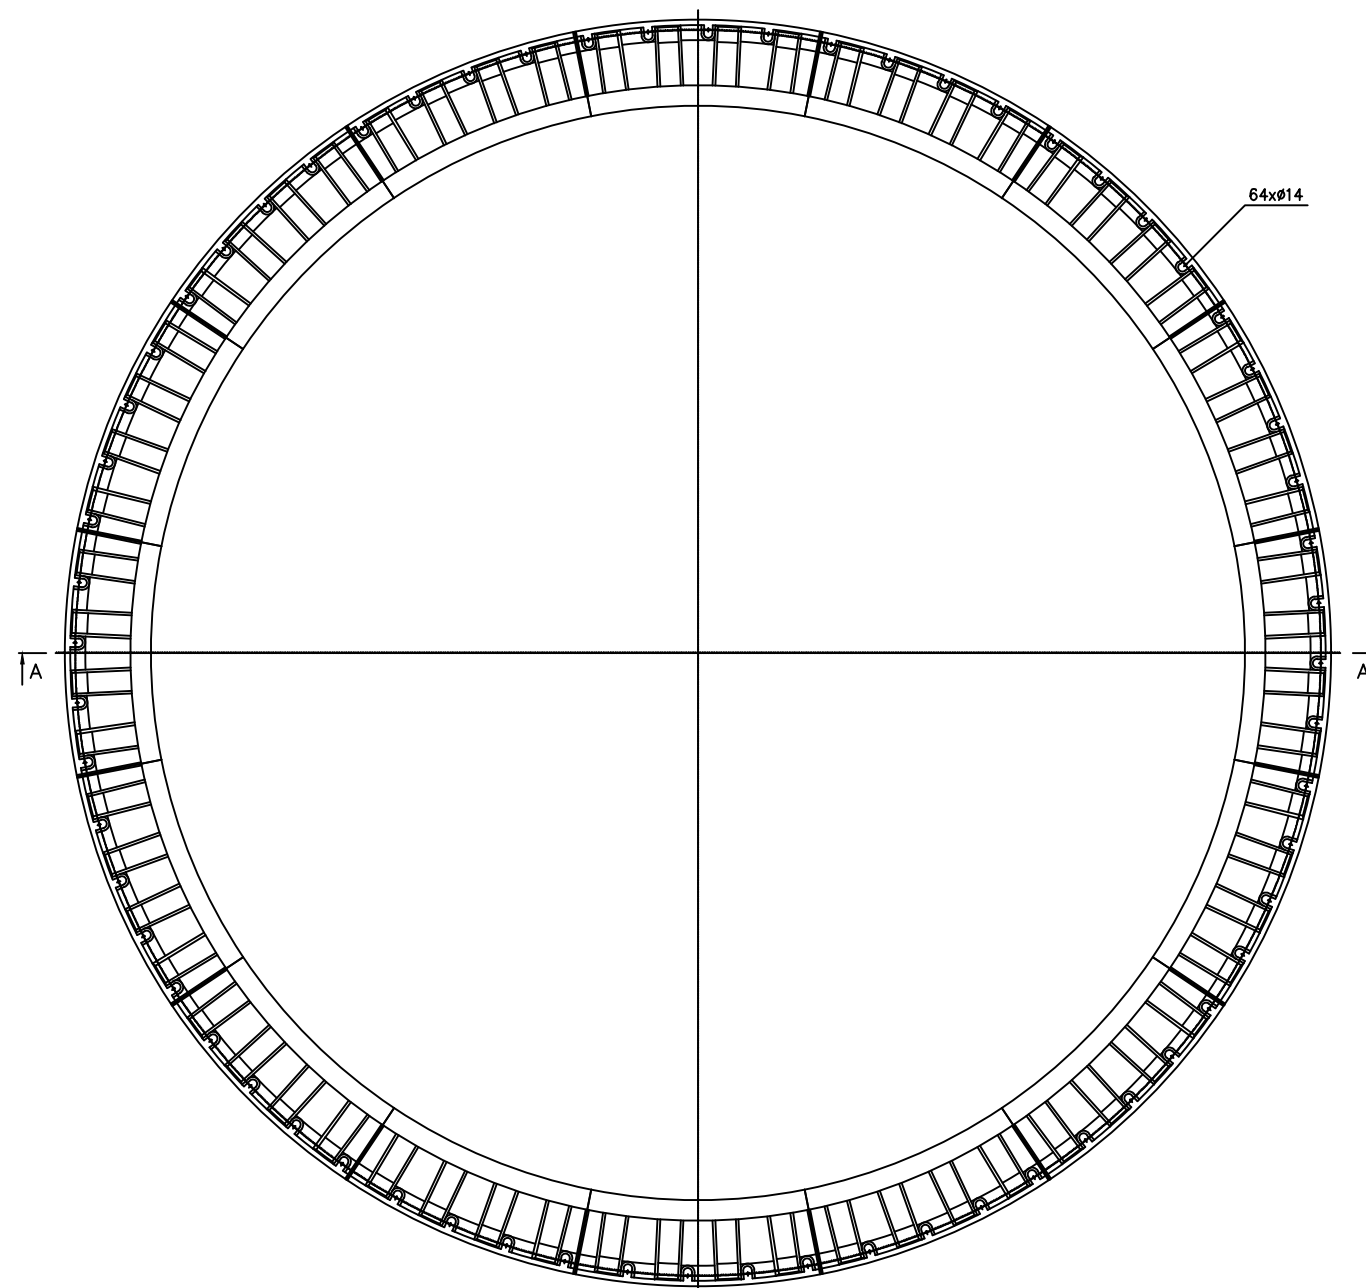

Standard segment

	Wentylatory WENTECH Imielin <a href="http://www.wentech.com.pl">www.wentech.com.pl</a>	
	Type:	DK 26 x 2500
No of segments:	16	
Weight of segment:	67 kg	
Total fan stack weight:	1102 kg	