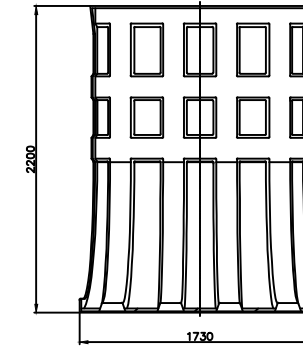

Standard segment

	Wentylatory WENTECH Imielin www.wentech.com.pl	
	Type:	DK 28 x 2200
No of segments:	18	
Weight of segment:	73 kg	
Total fan stack weight:	1344 kg	