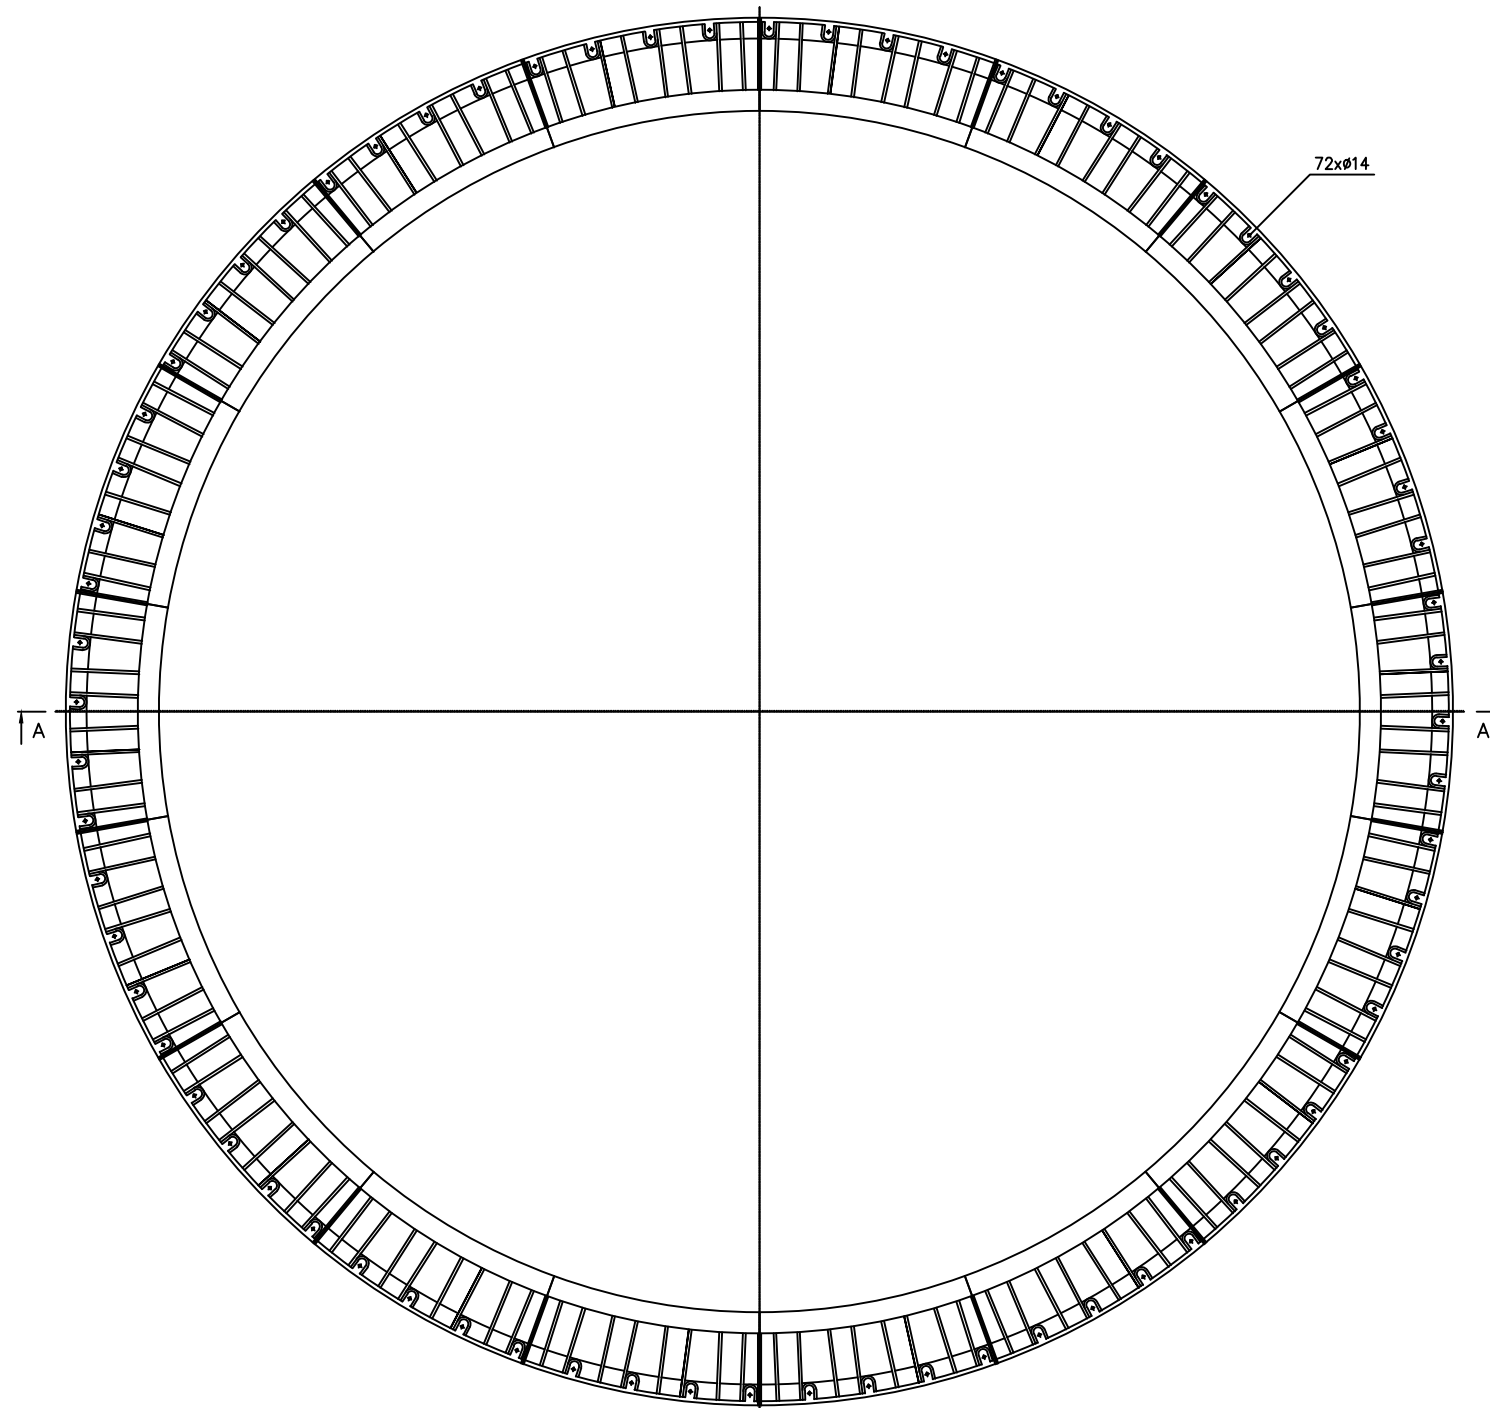

Standard segment

	Wentylatory WENTECH Imielin www.wentech.com.pl	
	Type:	DK 28 x 2200
No of segments:	18	
Weight of segment:	73 kg	
Total fan stack weight:	1344 kg	