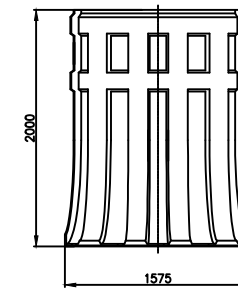

Standard segment

	Wentylatory WENTECH Imielin <a href="http://www.wentech.com.pl">www.wentech.com.pl</a>	
	Type:	DK 34 x 2000
	No of segments:	24
	Weight of segment:	51 kg
	Total fan stack weight:	1239 kg