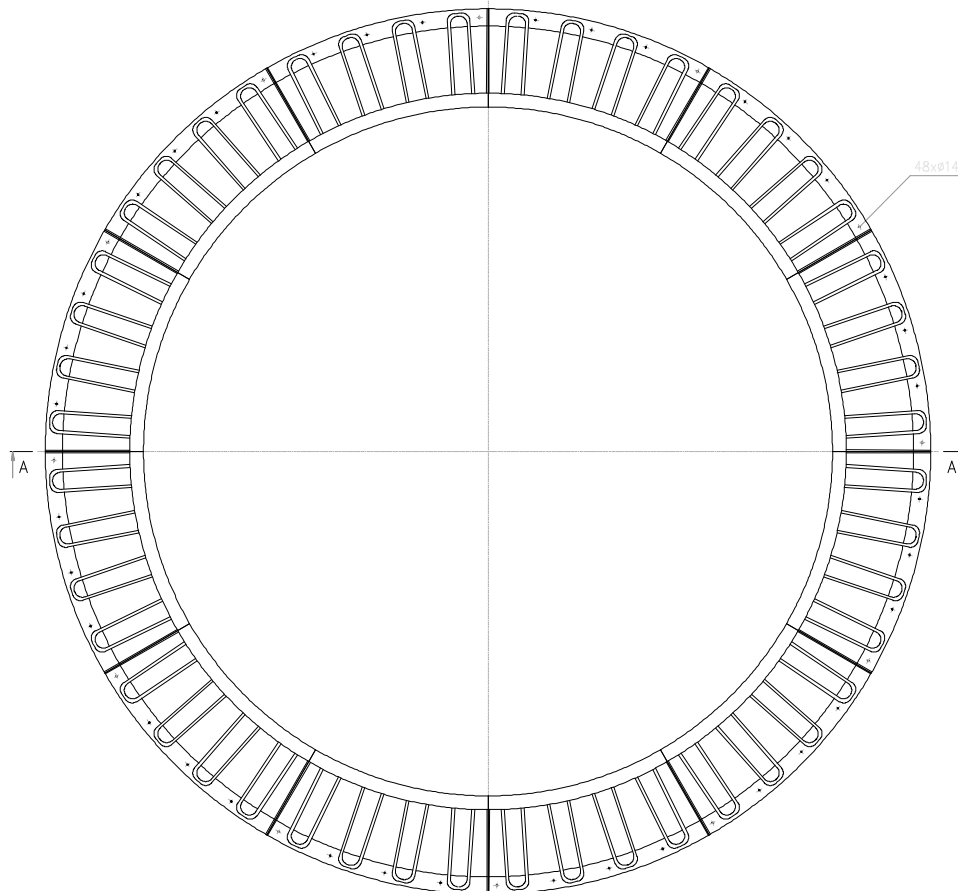

Standard segment

	Wentylatory WENTECH Imielin <a href="http://www.wentech.com.pl">www.wentech.com.pl</a>	
	Type:	DK 6000 x 2000
No of segments:	12	
Weight of segment:	61 kg	
Total fan stack weight:	754 kg	