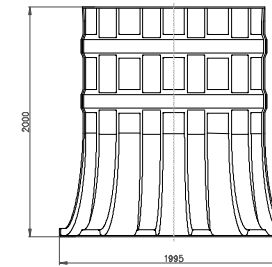

Standard segment

	Wentylatory WENTECH Imielin <a href="http://www.wentech.com.pl">www.wentech.com.pl</a>	
	Type:	DK 6000 x 2000
No of segments:	12	
Weight of segment:	61 kg	
Total fan stack weight:	754 kg	