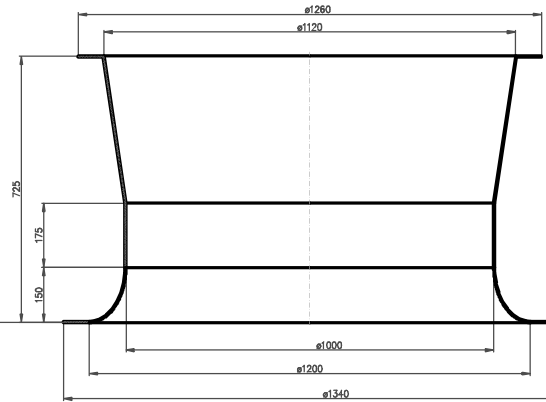

A-A

A

A

	Wentylatory WENTECH Imielin www.wentech.com.pl
Type:	DW 1000 x 725
No of segments:	1
Weight of segment:	27 kg
Total fan stack weight:	27 kg