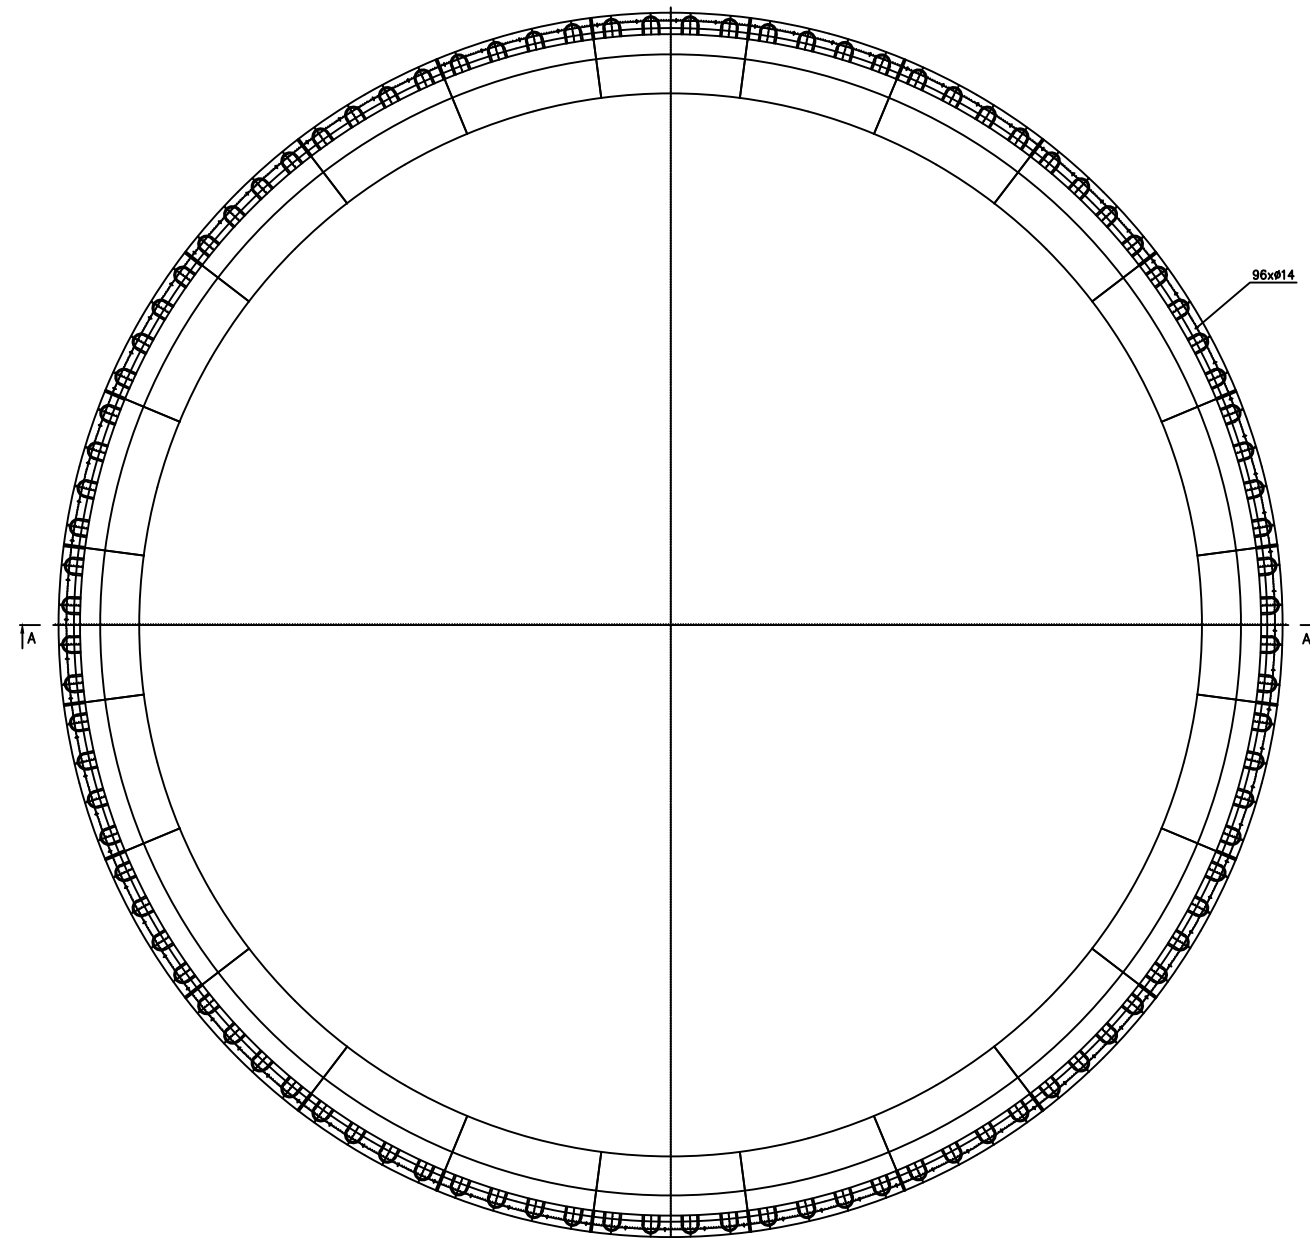

Standard segment

	Wentylatory WENTECH Imielin www.wentech.com.pl	
	Type:	DW 10500 x 5500
No of segments:	24	
Weight of segment:	163 kg	
Total fan stack weight:	4000 kg	