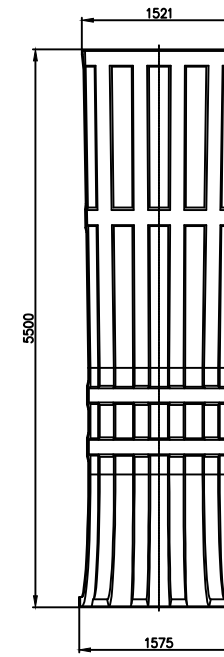

Standard segment

	Wentylatory WENTECH Imielin www.wentech.com.pl	
	Type:	DW 10500 x 5500
No of segments:	24	
Weight of segment:	163 kg	
Total fan stack weight:	4000 kg	