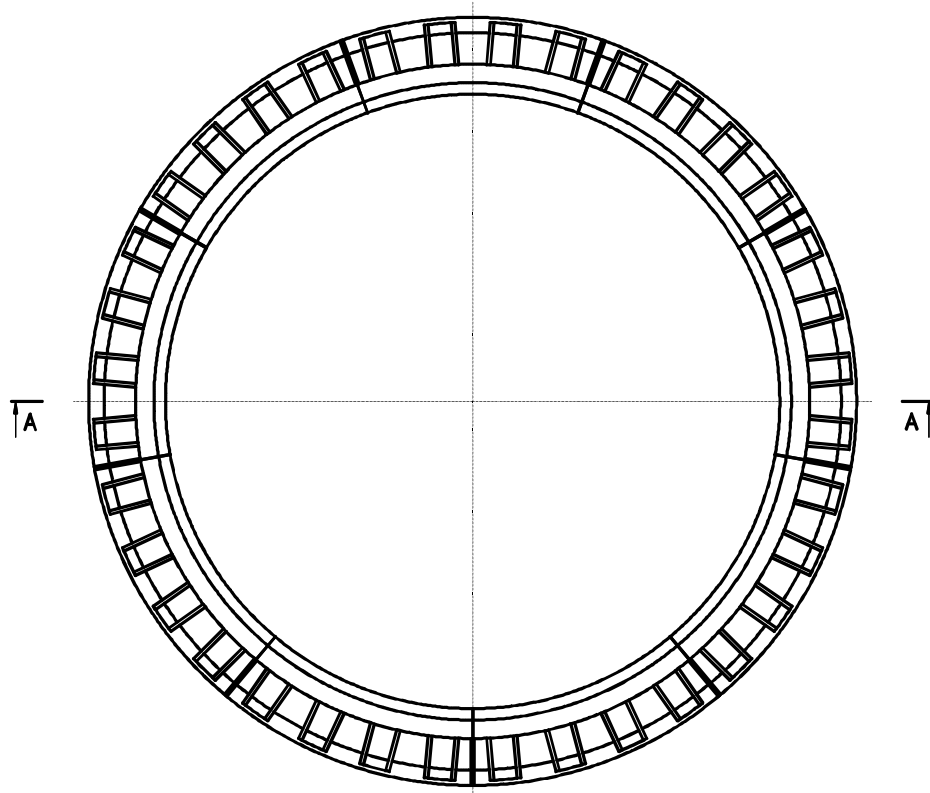

Standard segment

	Wentylatory WENTECH Imielin www.wentech.com.pl	
	Type:	DW 13 x 1800
No of segments:	9	
Weight of segment:	48 kg	
Total fan stack weight:	441 kg	