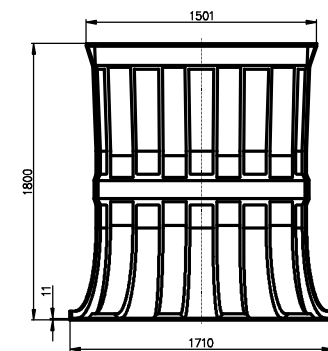

Standard segment

	Wentylatory WENTECH Imielin www.wentech.com.pl	
	Type:	DW 13 x 1800
No of segments:	9	
Weight of segment:	48 kg	
Total fan stack weight:	441 kg	