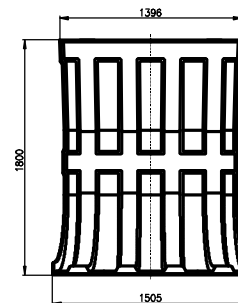

A-A

Standard segment

	Wentylatory WENTECH Imielin www.wentech.com.pl	
Type:	DW 16 x 1800	
No of segments:	12	
Weight of segment:	45 kg	
Total fan stack weight:	553 kg	