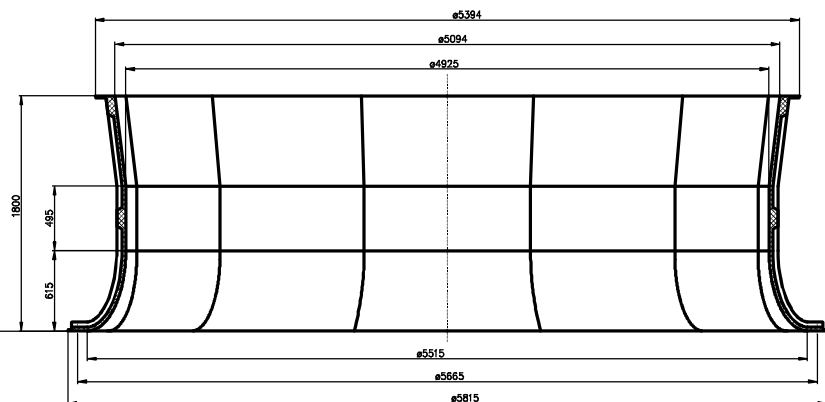

A-A

Standard segment

	Wentylatory WENTECH Imielin www.wentech.com.pl	
Type:	DW 16 x 1800	
No of segments:	12	
Weight of segment:	45 kg	
Total fan stack weight:	553 kg	