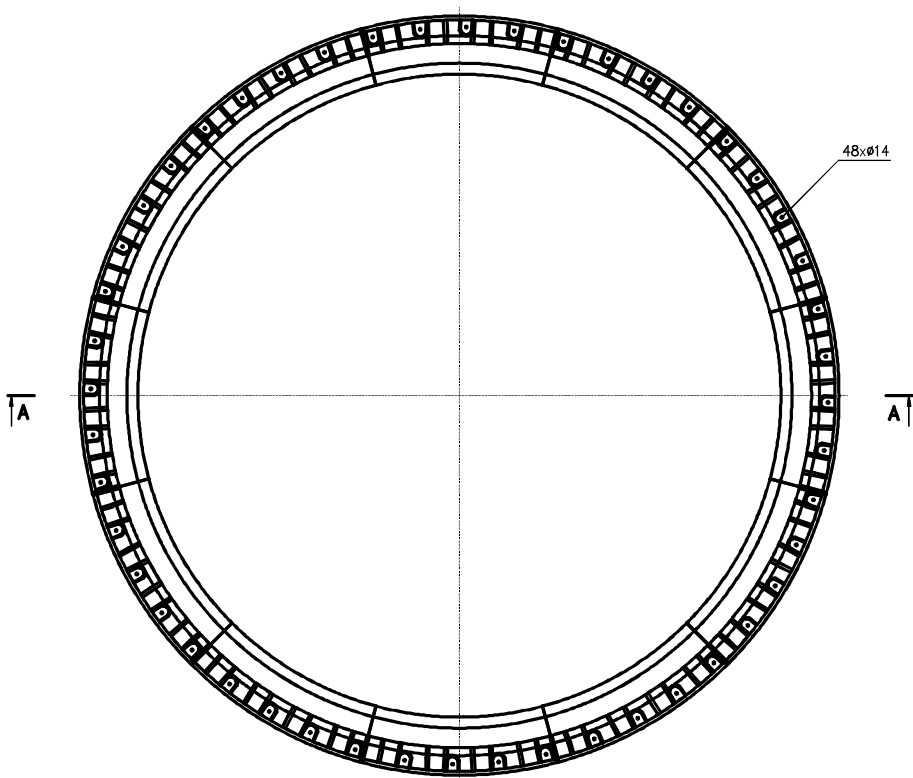

A-A

Standard segment

	Wentylatory WENTECH Imielin www.wentech.com.pl	
Type:	DW 16 x 1800	
No of segments:	12	
Weight of segment:	45 kg	
Total fan stack weight:	553 kg	