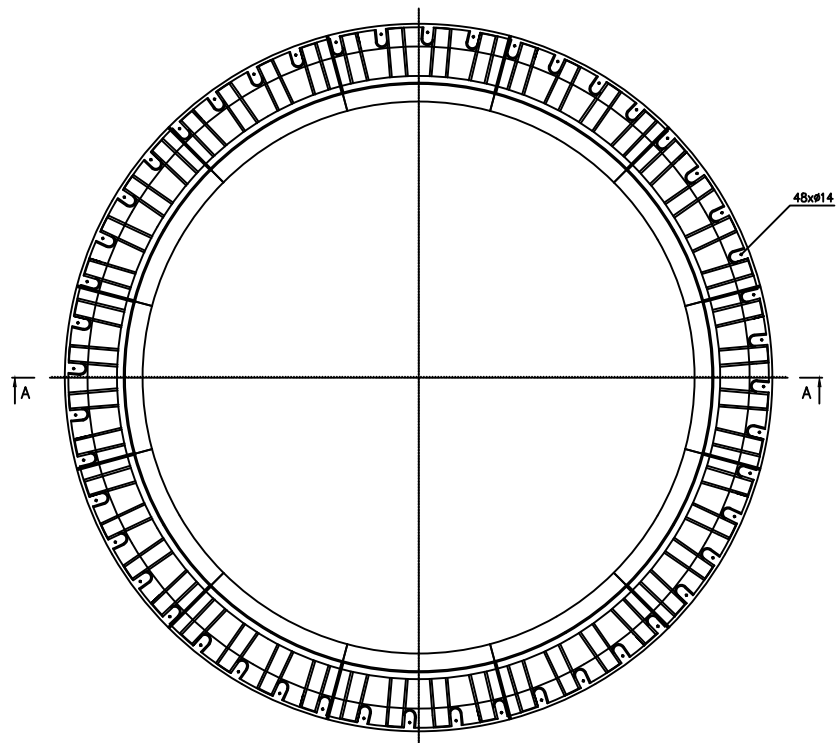

Standard segment

	Wentylatory WENTECH Imielin www.wentech.com.pl	
	Type:	DW 16 x 3080
No of segments:	12	
Weight of segment:	81 kg	
Total fan stack weight:	992 kg	