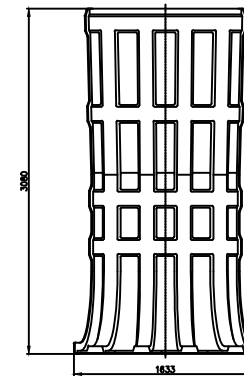

Standard segment

	Wentylatory WENTECH Imielin www.wentech.com.pl	
	Type:	DW 16 x 3080
No of segments:	12	
Weight of segment:	81 kg	
Total fan stack weight:	992 kg	