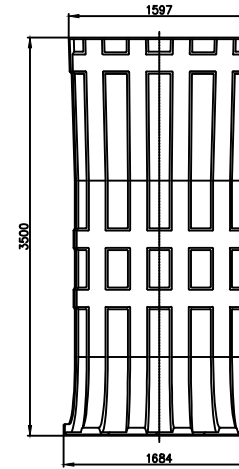

Standard segment

	Wentylatory WENTECH Imielin www.wentech.com.pl	
	Type:	DW 18 x 3500
No of segments:	12	
Weight of segment:	88 kg	
Total fan stack weight:	1084 kg	