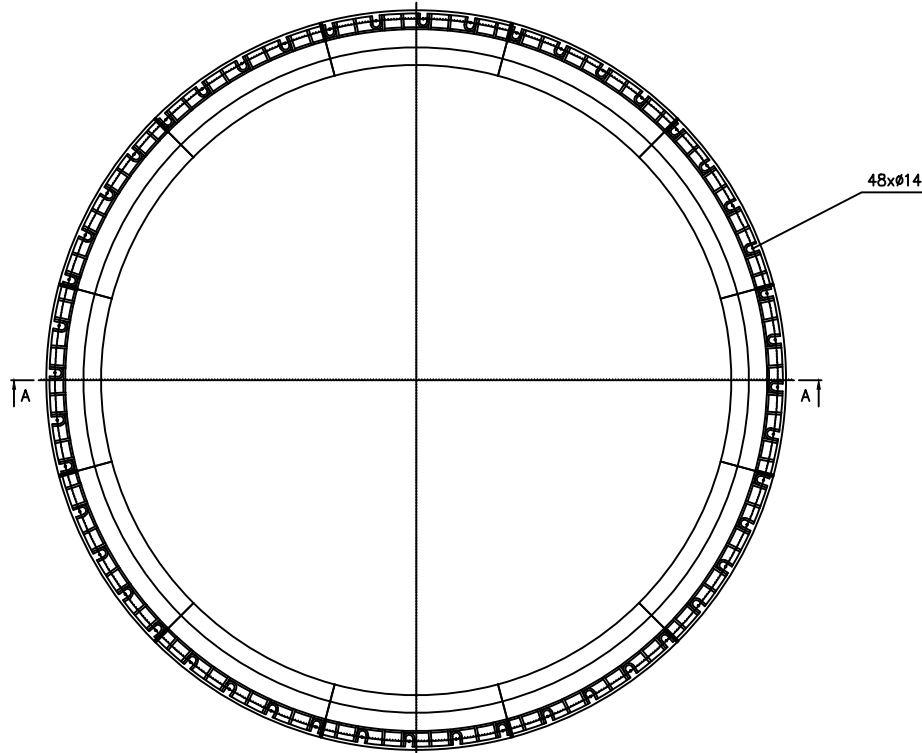

Standard segment

	Wentylatory WENTECH Imielin www.wentech.com.pl	
	Type:	DW 18 x 3500
No of segments:	12	
Weight of segment:	88 kg	
Total fan stack weight:	1084 kg	