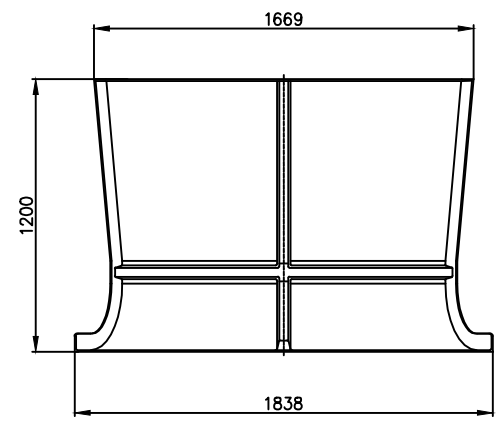

Standard segment

	Wentylatory WENTECH Imielin www.wentech.com.pl	
	Type:	DW 2000 x 1200
No of segments:	4	
Weight of segment:	29 kg	
Total fan stack weight:	120 kg	