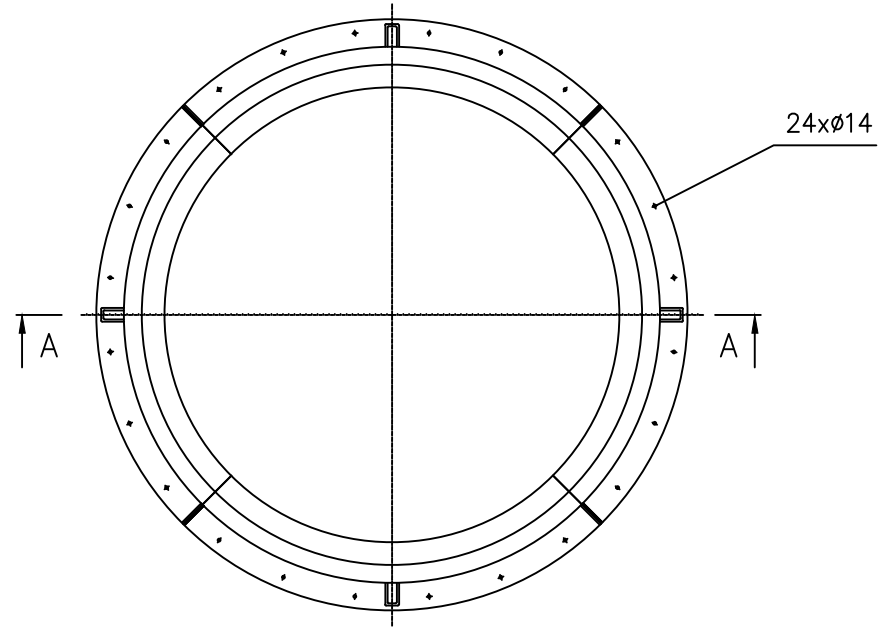

Standard segment

	Wentylatory WENTECH Imielin www.wentech.com.pl	
	Type:	DW 2000 x 1200
No of segments:	4	
Weight of segment:	29 kg	
Total fan stack weight:	120 kg	