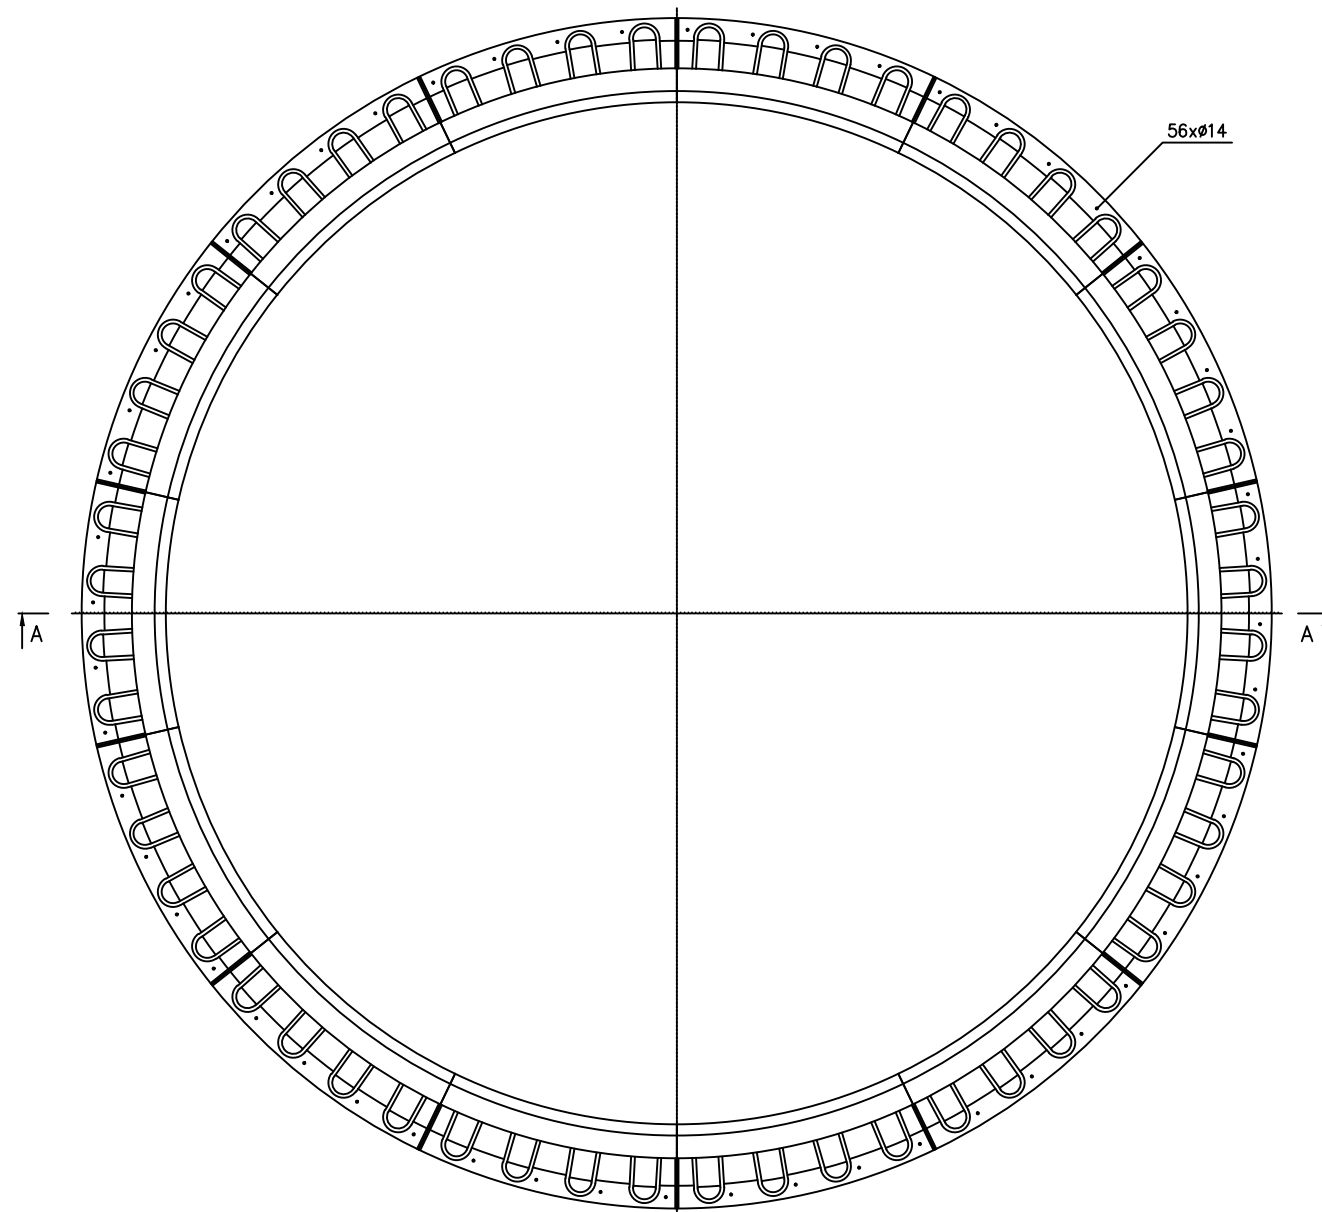

Standard segment

	Wentylatory WENTECH Imielin www.wentech.com.pl	
	Type:	DW 22 x 2000
No of segments:	14	
Weight of segment:	56 kg	
Total fan stack weight:	815 kg	