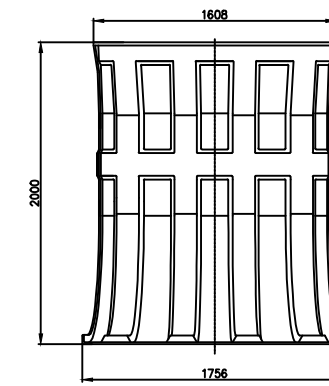

Standard segment

	Wentylatory WENTECH Imielin www.wentech.com.pl	
	Type:	DW 22 x 2000
No of segments:	14	
Weight of segment:	56 kg	
Total fan stack weight:	815 kg	