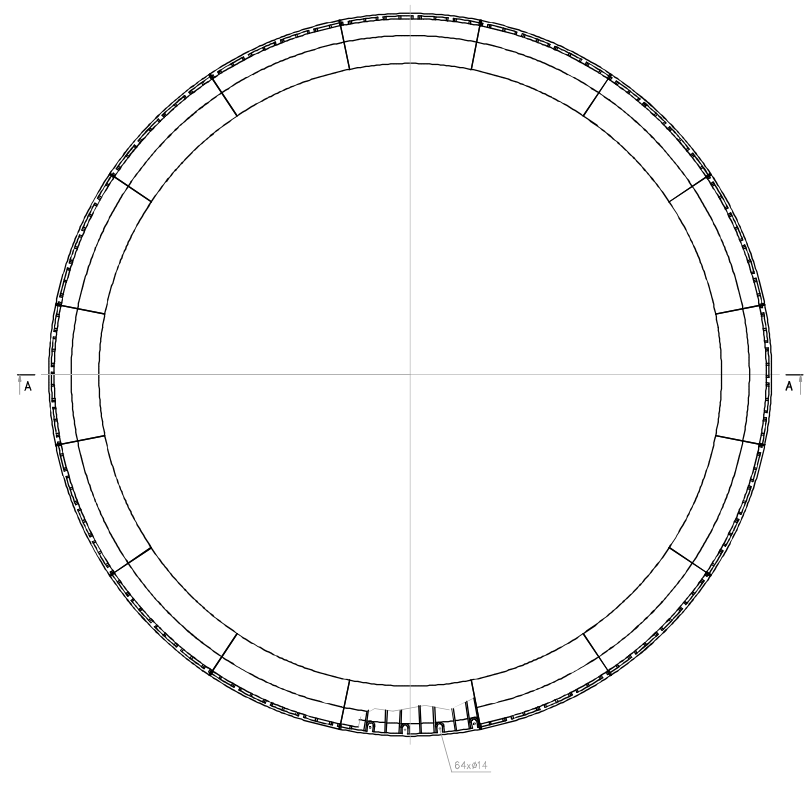

Standard segment

	Wentylatory WENTECH Imielin www.wentech.com.pl	
	Type:	DW 24 x 4200
No of segments:	16	
Weight of segment:	110 kg	
Total fan stack weight:	1806 kg	