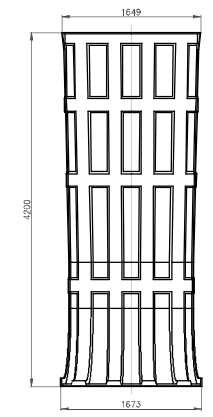

Standard segment

	Wentylatory WENTECH Imielin www.wentech.com.pl	
	Type:	DW 24 x 4200
No of segments:	16	
Weight of segment:	110 kg	
Total fan stack weight:	1806 kg	