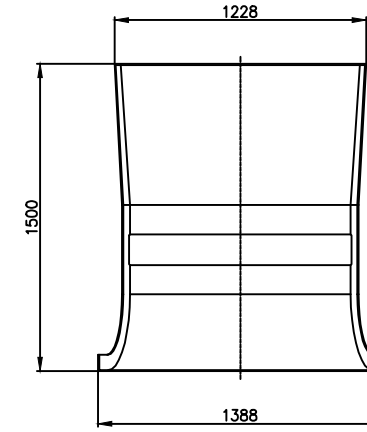

A-A

Standard segment

	Wentylatory WENTECH Imielin www.wentech.com.pl	
	Type:	DW 2500 x 1500
No of segments:	7	
Weight of segment:	23 kg	
Total fan stack weight:	169 kg	