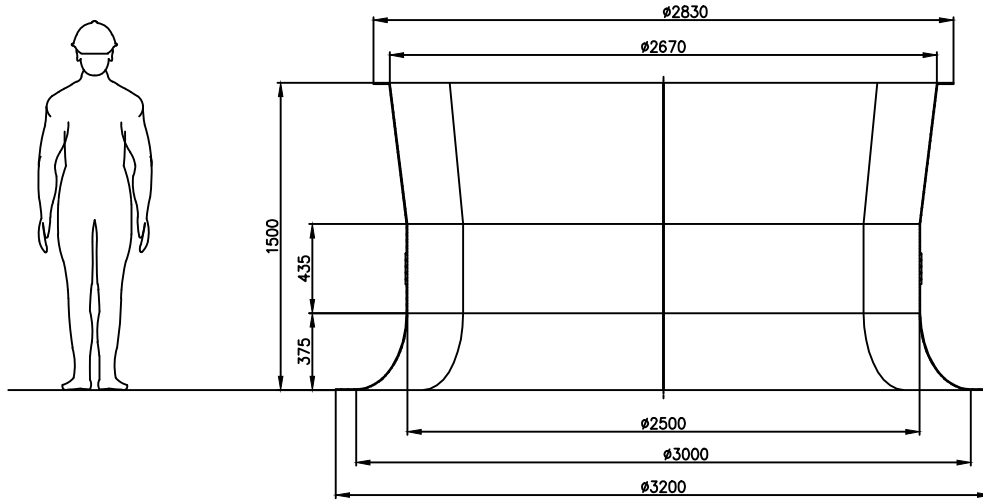

A-A

Standard segment

	Wentylatory WENTECH Imielin www.wentech.com.pl	
	Type:	DW 2500 x 1500
No of segments:	7	
Weight of segment:	23 kg	
Total fan stack weight:	169 kg	