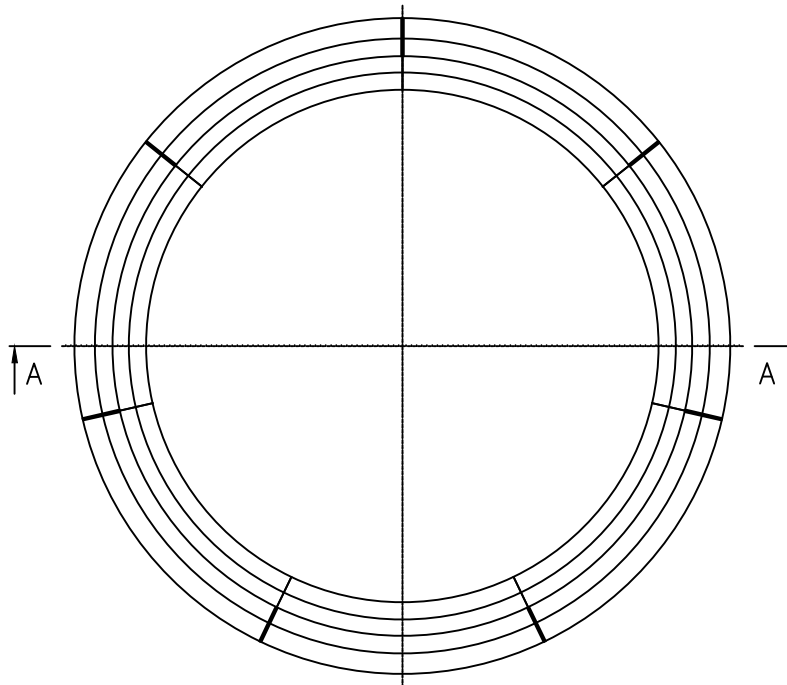

A-A

Standard segment

	Wentylatory WENTECH Imielin www.wentech.com.pl	
	Type:	DW 2500 x 1500
No of segments:	7	
Weight of segment:	23 kg	
Total fan stack weight:	169 kg	