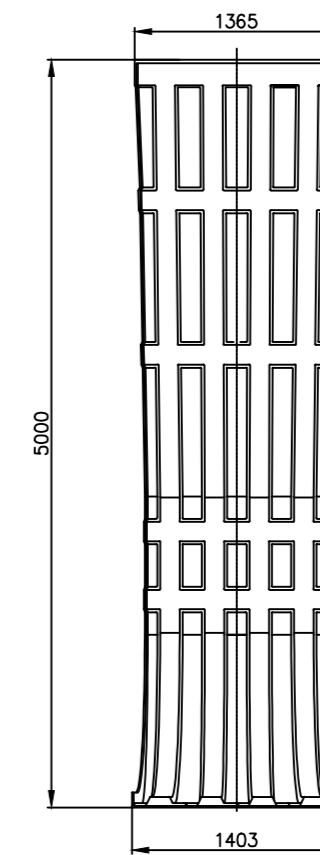

Standard segment

	Wentylatory WENTECH Imielin www.wentech.com.pl	
	Type:	DW 30 x 5000
No of segments:	24	
Weight of segment:	132 kg	
Total fan stack weight:	3259 kg	