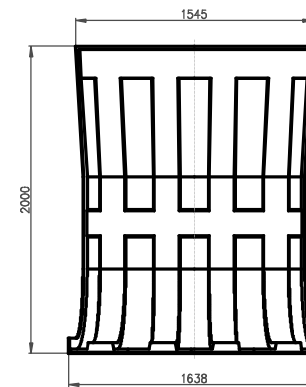

A-A

	Wentylatory WENTECH Imielin www.wentech.com.pl	
	Type:	DW 4500 x 2000
	No of segments:	10
	Weight of segment:	54 kg
Total fan stack weight:		546 kg