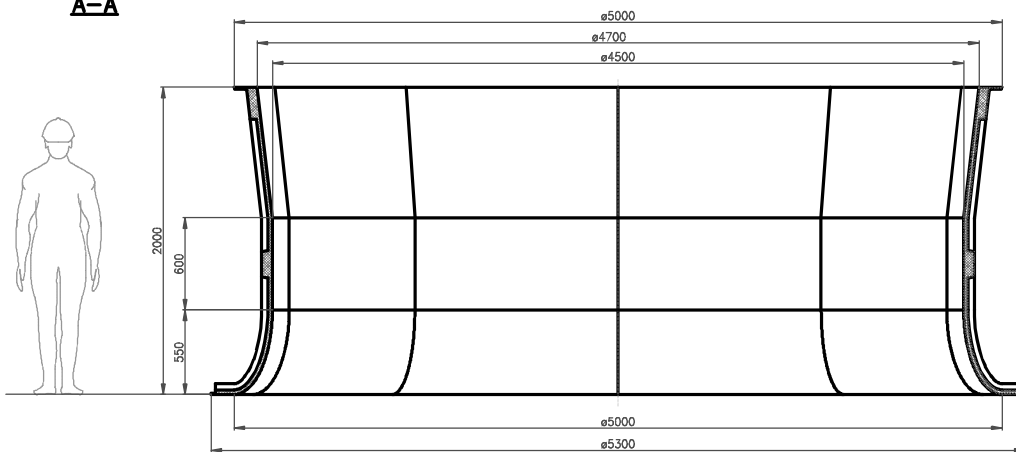

A-A

	Wentylatory WENTECH Imielin www.wentech.com.pl	
	Type:	DW 4500 x 2000
	No of segments:	10
	Weight of segment:	54 kg
Total fan stack weight:		546 kg