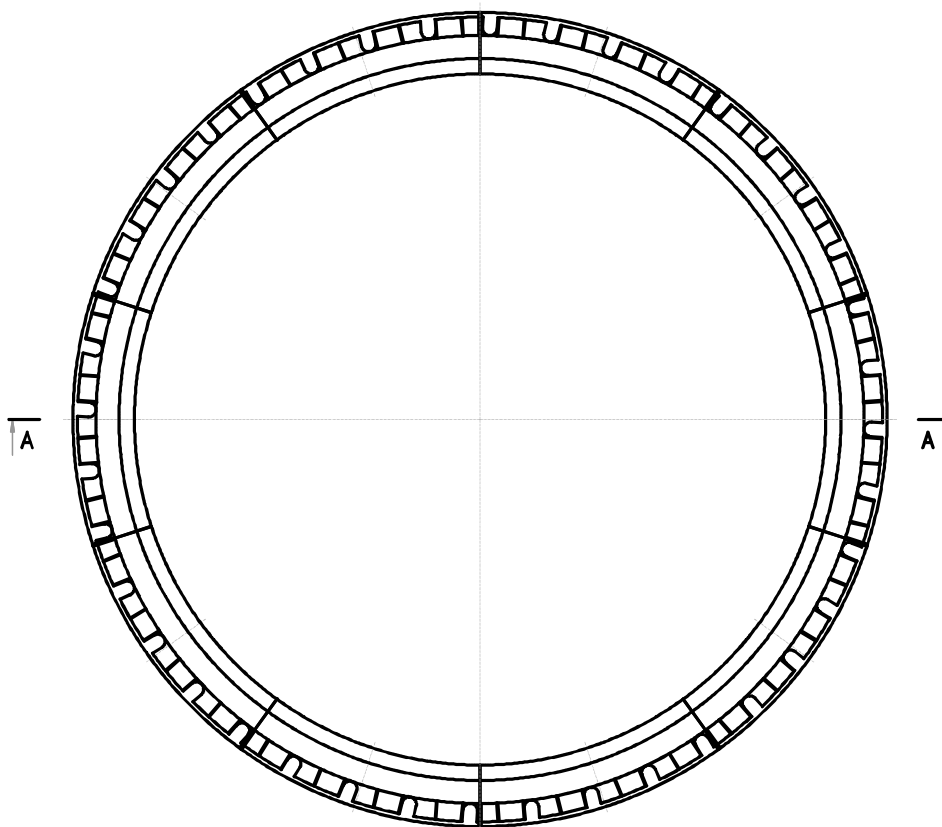

A-A

	Wentylatory WENTECH Imielin www.wentech.com.pl	
	Type:	DW 4500 x 2000
	No of segments:	10
	Weight of segment:	54 kg
Total fan stack weight:		546 kg