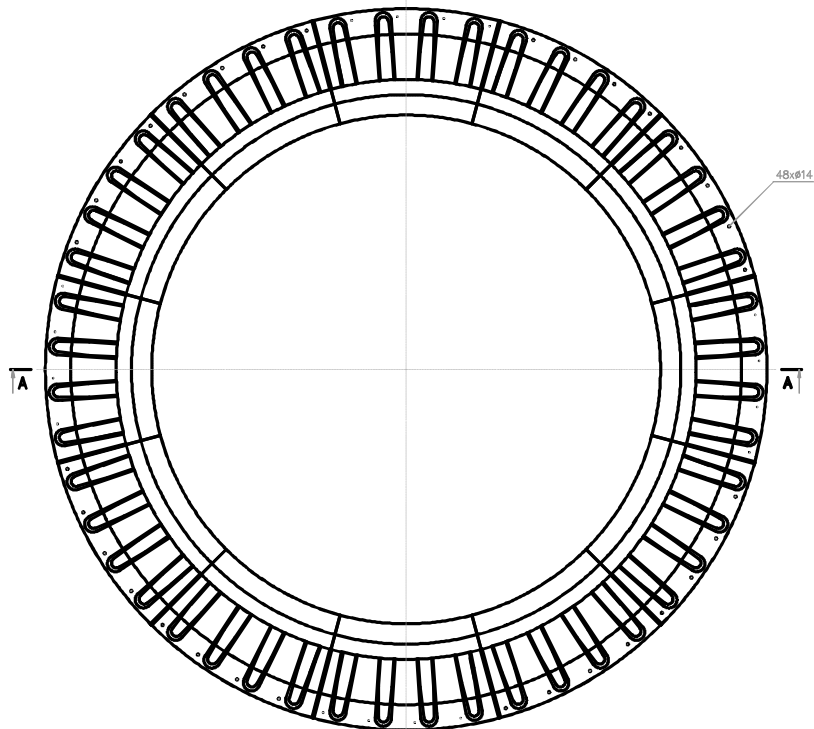

Standard segment

	Wentylatory WENTECH Imielin www.wentech.com.pl	
	Type:	DW 5000 x 3300
No of segments:	12	
Weight of segment:	102 kg	
Total fan stack weight:	1259 kg	