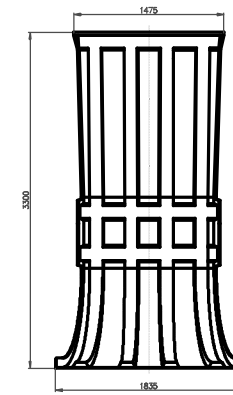

Standard segment

	Wentylatory WENTECH Imielin www.wentech.com.pl	
	Type:	DW 5000 x 3300
No of segments:	12	
Weight of segment:	102 kg	
Total fan stack weight:	1259 kg	