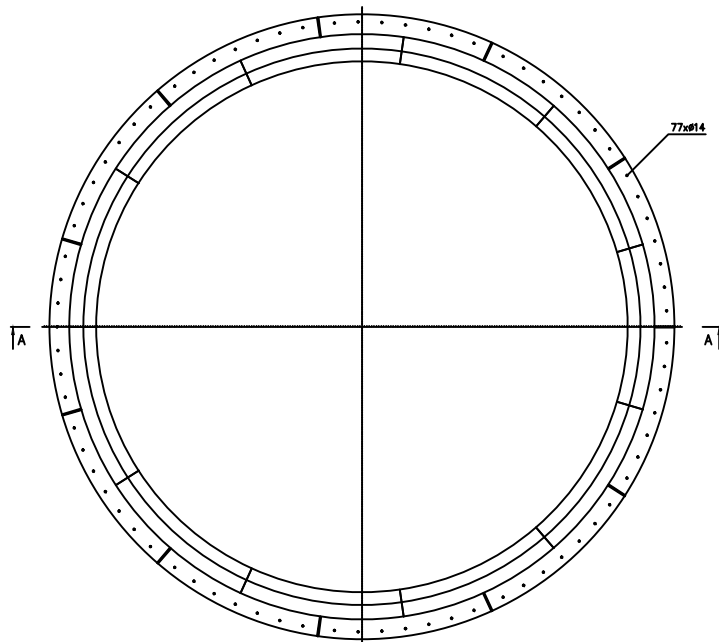

Standard segment B

Standard segment A

	Wentylatory WENTECH Imielin <a href="http://www.wentech.com.pl">www.wentech.com.pl</a>	
	Type:	DW 5600 x 3340
No of segments:	11A and 11B	
Weight of segment:	A=43 kg; B=46kg	
Total fan stack weight:	1010 kg	