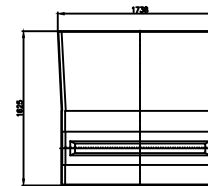

Standard segment B

Standard segment A

	Wentylatory WENTECH Imielin <a href="http://www.wentech.com.pl">www.wentech.com.pl</a>	
	Type:	DW 5600 x 3340
No of segments:	11A and 11B	
Weight of segment:	A=43 kg; B=46kg	
Total fan stack weight:	1010 kg	