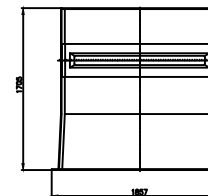

Standard segment B

Standard segment A

	Wentylatory WENTECH Imielin <a href="http://www.wentech.com.pl">www.wentech.com.pl</a>	
	Type:	DW 5600 x 3340
No of segments:	11A and 11B	
Weight of segment:	A=43 kg; B=46kg	
Total fan stack weight:	1010 kg	