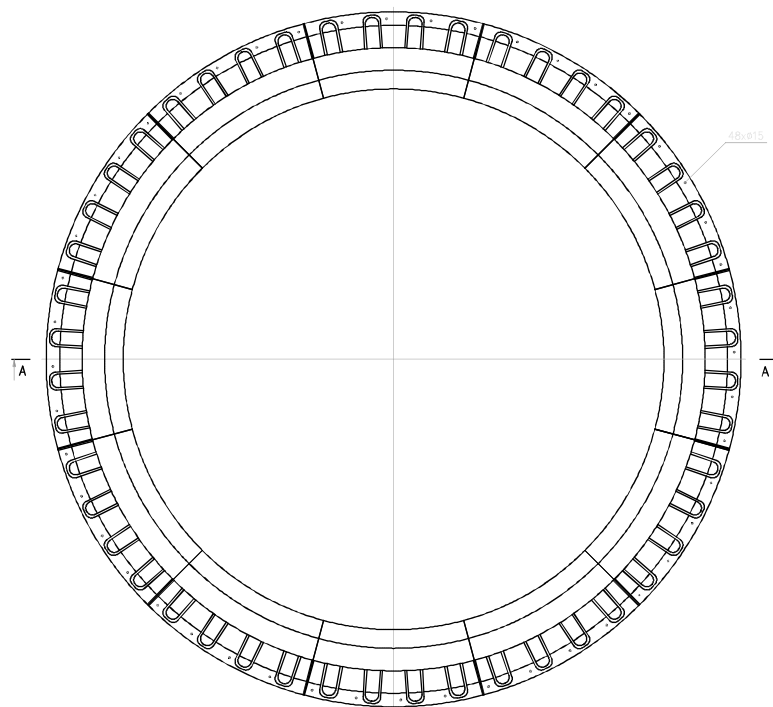

Standard segment

	Wentylatory WENTECH Imielin www.wentech.com.pl	
	Type:	DW 6000 x 4000
No of segments:	12	
Weight of segment:	132 kg	
Total fan stack weight:	1623 kg	