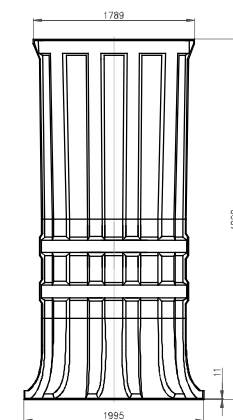

Standard segment

	Wentylatory WENTECH Imielin www.wentech.com.pl	
	Type:	DW 6000 x 4000
No of segments:	12	
Weight of segment:	132 kg	
Total fan stack weight:	1623 kg	