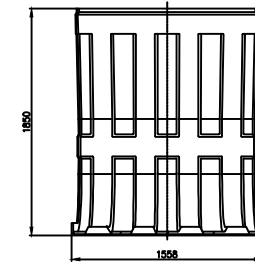

Standard segment

| | | |
|---|--|----------------|
|  | Wentylatory WENTECH Imielin www.wentech.com.pl | |
| | Type: | DW 6310 x 1850 |
| No of segments: | 14 | |
| Weight of segment: | 50 kg | |
| Total fan stack weight: | 716 kg | |