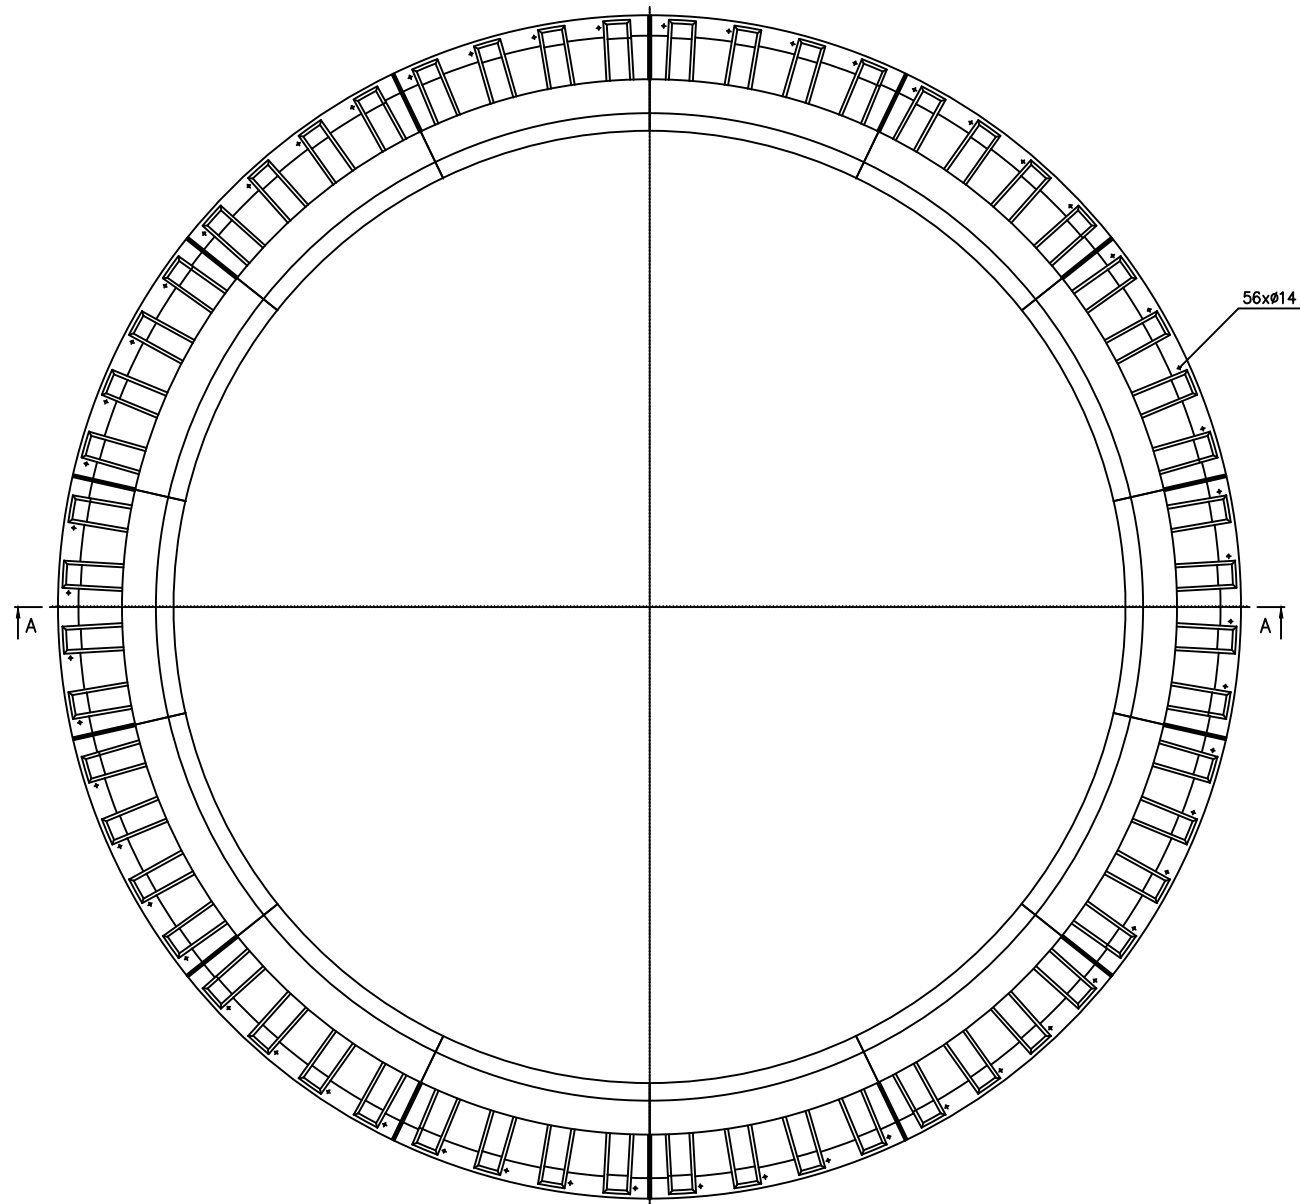

Standard segment

	Wentylatory WENTECH Imielin www.wentech.com.pl	
	Type:	DW 7000 x 3000
No of segments:	14	
Weight of segment:	90 kg	
Total fan stack weight:	1286 kg	