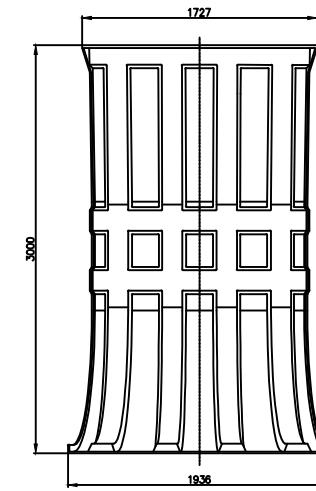

Standard segment

	Wentylatory WENTECH Imielin www.wentech.com.pl	
	Type:	DW 7000 x 3000
No of segments:	14	
Weight of segment:	90 kg	
Total fan stack weight:	1286 kg	